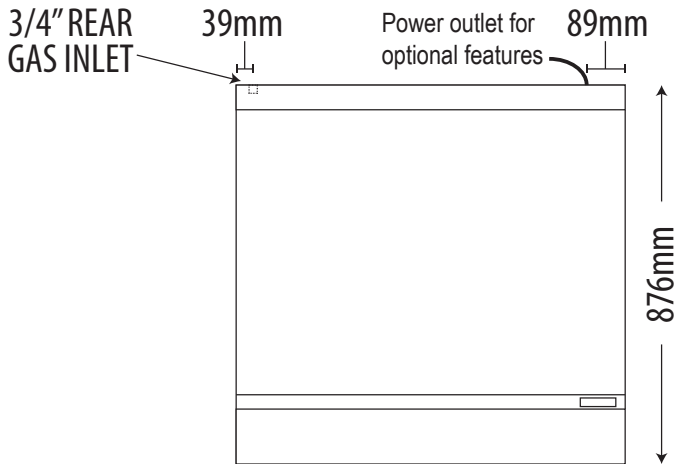

Featuring stainless steel construction with a large front 127mm 'plate rail' and backguard that matches the other Restaurant Series units giving a sleek clean finish.

Item GF36-G36R is a 600mm griddle range model with standard oven.

Premium 15mm thick griddle with powerful cast iron 'H' burners for even heat distribution. Large 686mm deep work surface. Large easy-to-use control knobs sit atop the fully porcelain interior standard oven that accepts full sized sheet pans in both directions, has a 40MJ 'H' burner with flame failure and a strong adjustable door.

DIMENSIONS

External Dimension: 900W x 876D x 1153H mm

Working height : 915mm

Oven Interior : 667W x 660D x 330H mm

Griddle : 900W x 585D mm

Combustible wall clearance: Side: 356mm, Rear: 152mm

TECHNICAL DATA

SHIPPING DATA

Shipping weight: 240kg

Shipping Dimensions: 1050W x 1050D x 1017H mm

AGA APPROVAL NUMBER

AGA 7455 G

SPECIFICATIONS ARE SUBJECT TO CHANGE WITHOUT NOTICE.