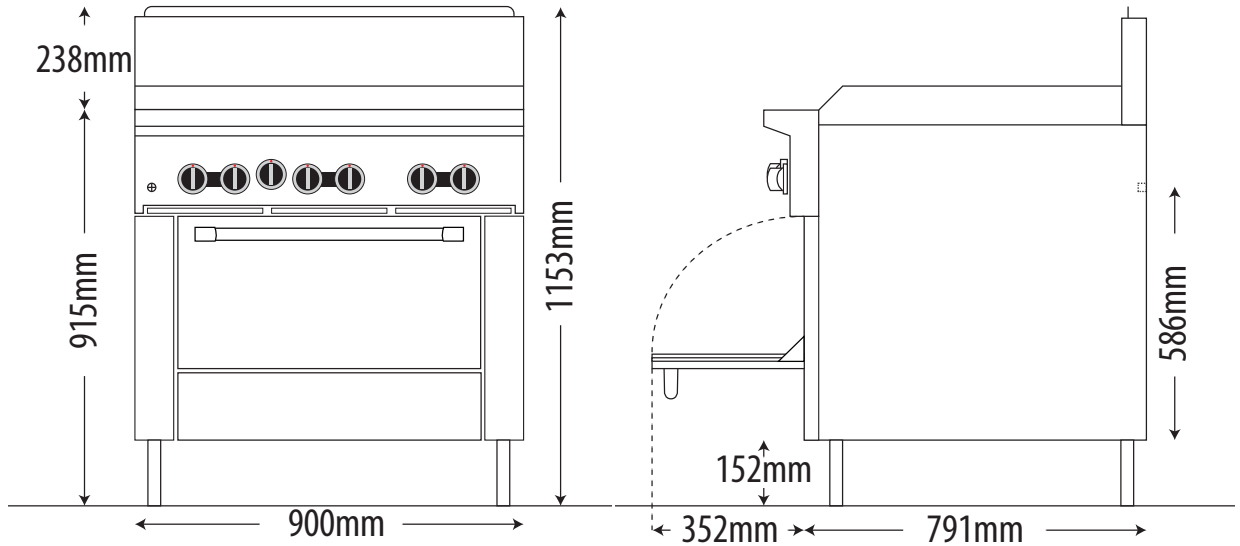

Featuring stainless steel construction with a large front 127mm 'plate rail' and backguard that matches the other Restaurant Series units giving a sleek clean finish.

Item GF36-G36R is a 600mm griddle range model with standard oven.

Premium 15mm thick griddle with powerful cast iron 'H' burners for even heat distribution. Large 686mm deep work surface. Large easy-to-use control knobs sit atop the fully porcelain interior standard oven that accepts full sized sheet pans in both directions, has a 40MJ 'H' burner with flame failure and a strong adjustable door.

DIMENSIONS

External Dimension: 900W x 876D x 1153H mm

Working height : 915mm

Oven Interior : 667W x 660D x 330H mm

Griddle : 900W x 585D mm

Combustible wall clearance: Side: 356mm, Rear: 152mm

TECHNICAL DATA

SHIPPING DATA

Shipping weight: 240kg

Shipping Dimensions: 1050W x 1050D x 1017H mm

AGA APPROVAL NUMBER

AGA 7455 G

SPECIFICATIONS ARE SUBJECT TO CHANGE WITHOUT NOTICE.