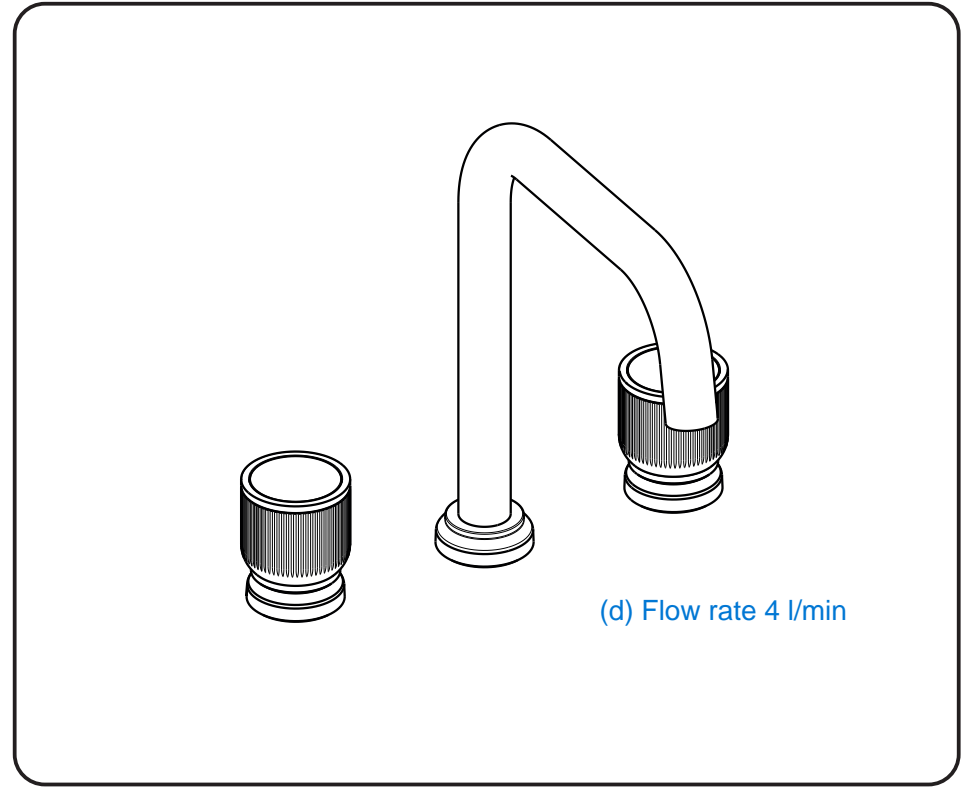

A

B

C

REV0523

- IT | Istruzioni Di Montaggio
- GB | Assembly Instructions
- FR | Instructions de montage
- DE | Montageanleitung
- ES | Instrucciones de montaje

(c) Pressure applications

(b) Operating Temperatures

 Min 0,5 Max 5	 Max 70°
---	--

Installation conforms to AS/NZS3500 series and Plumbing code of Australia.

IS00098300

Non incluso | Not included | Non Inclus | Nicht enthalten | No incluido

(i) commissioning procedures for the product