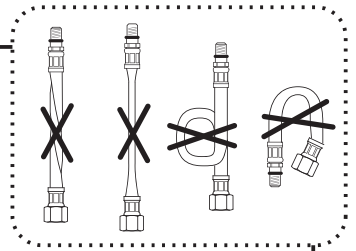

Non incluso | Not included | Non Inclus | Nicht enthalten | No incluido

(i) commissioning procedures for the product

1

2

3

4