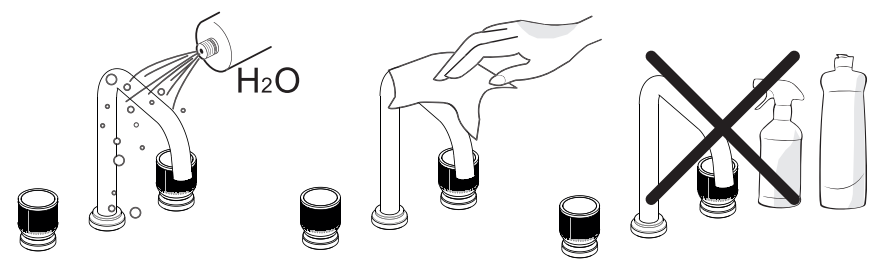

A

B

C

REV0523

- IT | Istruzioni Di Montaggio
- GB | Assembly Instructions
- FR | Instructions de montage
- DE | Montageanleitung
- ES | Instrucciones de montaje

(c) Pressure applications

(b) Operating Temperatures

 Min 0,5 Max 5	 Max 70°
---	--

Installation conforms to AS/NZS3500 series and Plumbing code of Australia.

IS00098300

Non incluso | Not included | Non Inclus | Nicht enthalten | No incluido

(i) commissioning procedures for the product