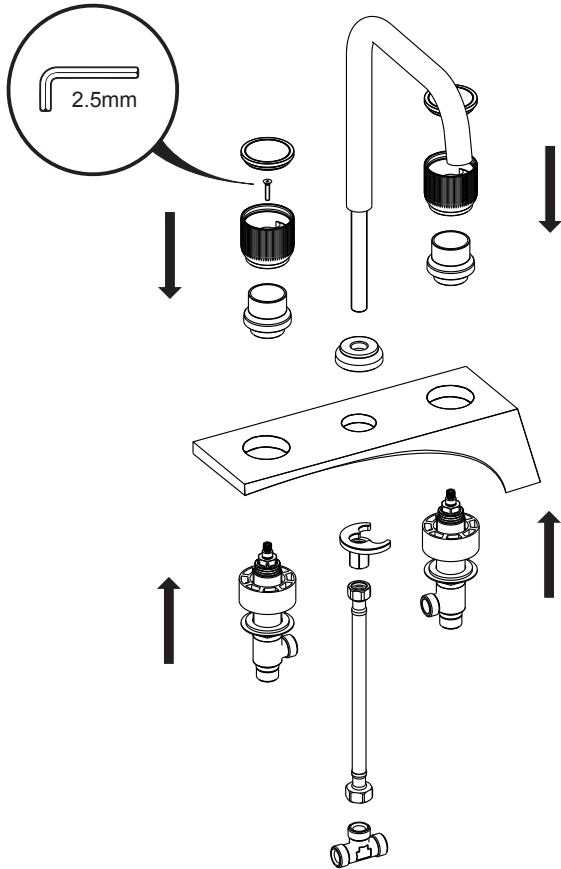

Non incluso | Not included | Non Inclus | Nicht enthalten | No incluido

(i) commissioning procedures for the product

1

2

3

4