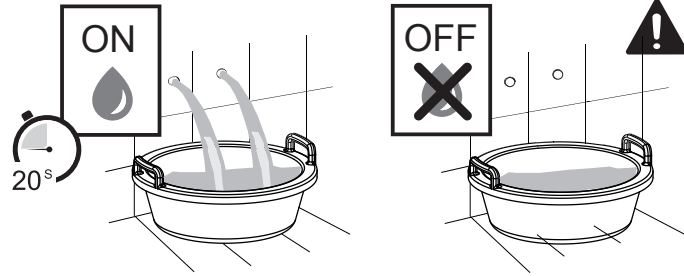

Non incluso | Not included | Non Inclus | Nicht enthalten | No incluido

(i) commissioning procedures for the product

1