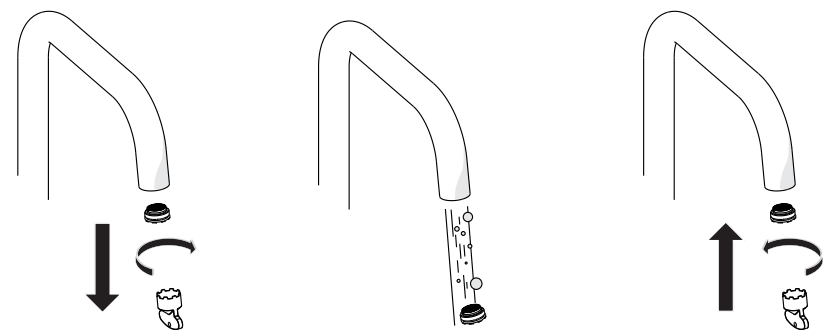

A

B

C

REV0523

- IT | Istruzioni Di Montaggio
- GB | Assembly Instructions
- FR | Instructions de montage
- DE | Montageanleitung
- ES | Instrucciones de montaje

(c) Pressure applications

(b) Operating Temperatures

 Min 0,5 Max 5	 Max 70°
---	--

Installation conforms to AS/NZS3500 series and Plumbing code of Australia.

IS00098300

Non incluso | Not included | Non Inclus | Nicht enthalten | No incluido

(i) commissioning procedures for the product