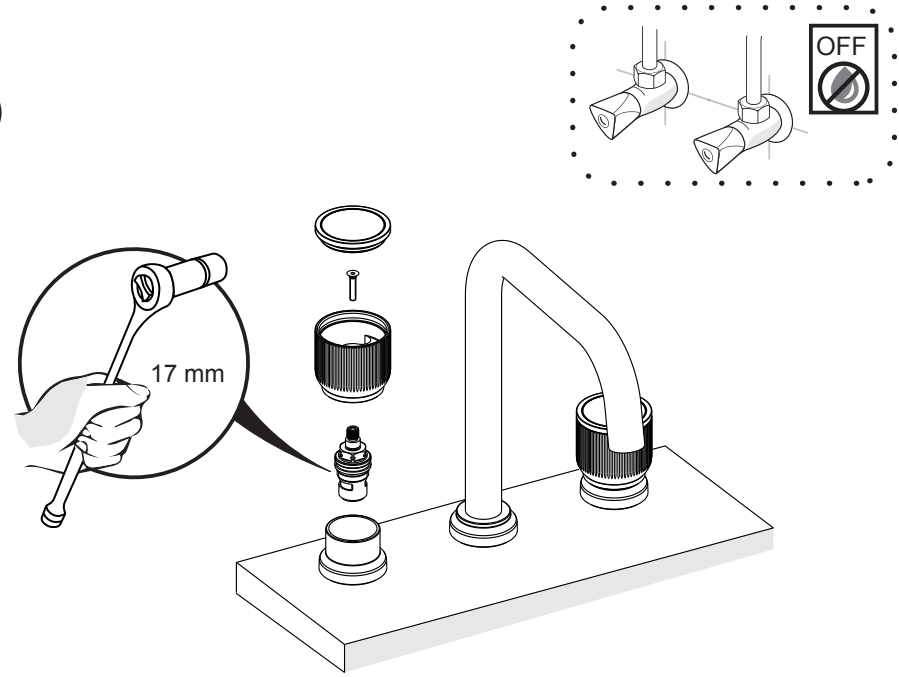

A

B

C

REV0523

- IT | Istruzioni Di Montaggio
- GB | Assembly Instructions
- FR | Instructions de montage
- DE | Montageanleitung
- ES | Instrucciones de montaje

(c) Pressure applications

(b) Operating Temperatures

 Min 0,5 Max 5	 Max 70°
---	--

Installation conforms to AS/NZS3500 series and Plumbing code of Australia.

IS00098300

Non incluso | Not included | Non Inclus | Nicht enthalten | No incluido

(i) commissioning procedures for the product