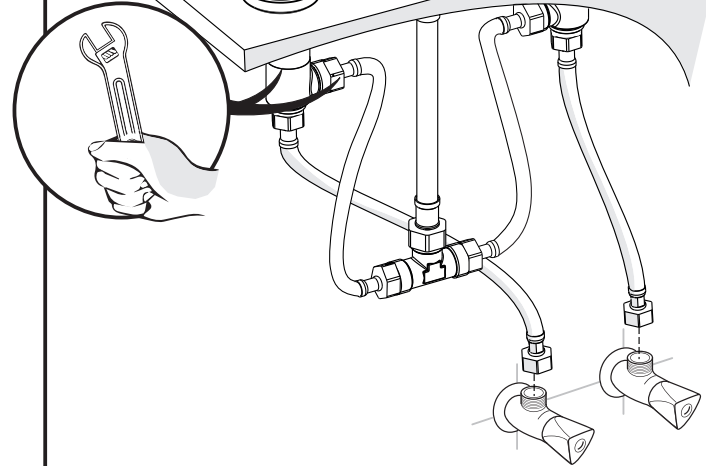

Non incluso | Not included | Non Inclus | Nicht enthalten | No incluido

(i) commissioning procedures for the product

1

2

3

4