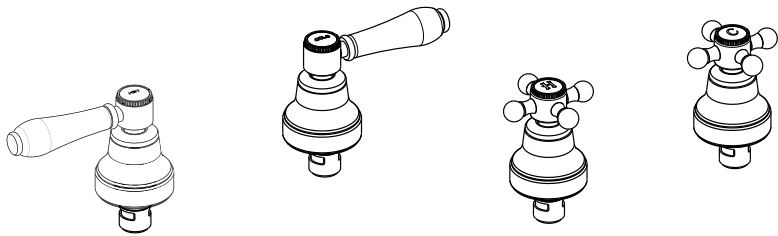

- IT | Istruzioni Di Montaggio
- GB | Mounting Instructions
- FR | Instructions de montage
- DE | Montageanweisungen
- ES | Instrucciones de montaje

	<p>Min 0,5 Max 5</p>		<p>Max 70°</p>
---	--------------------------	---	----------------

IS00110000

Installation shall be in accordance with the AS/NZ3500 series of Standards.

Non incluso | Not included | Non Inclus | Nie zawarty | No incluido

1

2
A

2
B

3
A

3
B