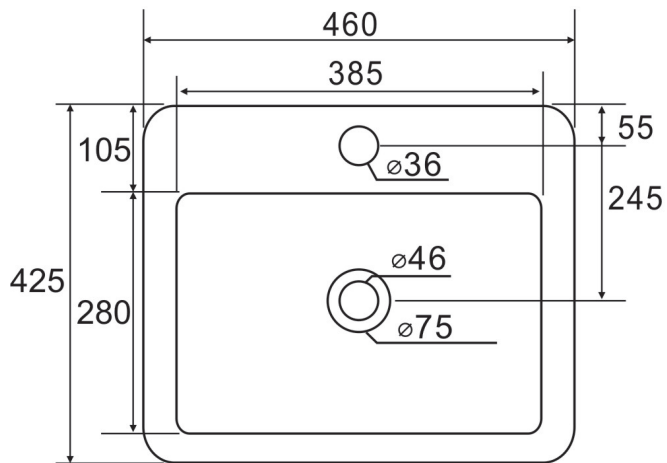

## POCO COUNTERTOP 1TH BASIN

TOP\_VIEW

REAR\_VIEW

FRONT\_VIEW