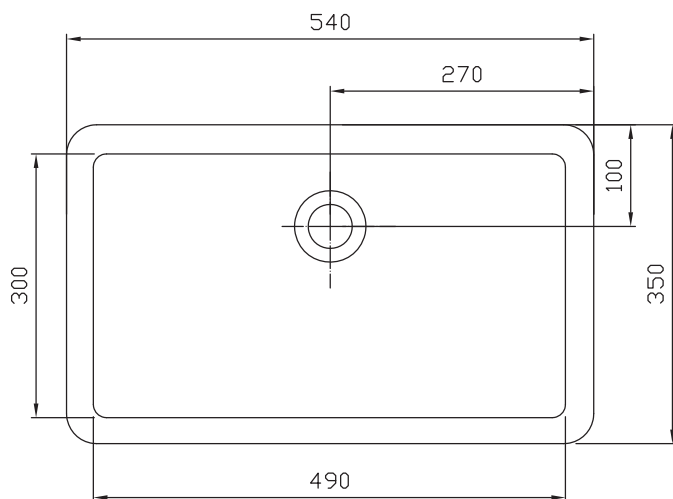

GARETH
ASHTON

123348

PARK AVENUE LARGE UNDERCOUNTER BASIN

FRONT

BACK

TOP

OUTLET HOLE
DETAIL

P: 1800 809 143