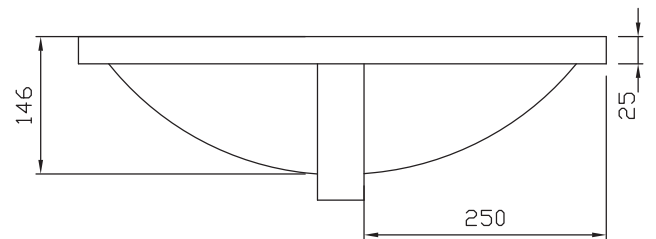

GARETH
ASHTON

123348

PARK AVENUE LARGE UNDERCOUNTER BASIN

FRONT

BACK

TOP

OUTLET HOLE
DETAIL

P: 1800 809 143