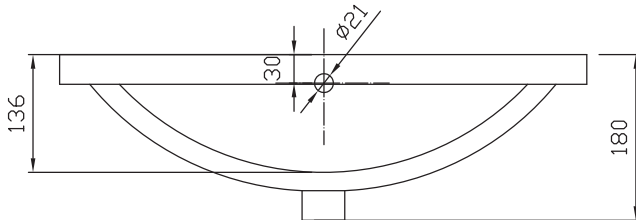

GARETH
ASHTON

123348

PARK AVENUE LARGE UNDERCOUNTER BASIN

FRONT

BACK

TOP

OUTLET HOLE
DETAIL

P: 1800 809 143