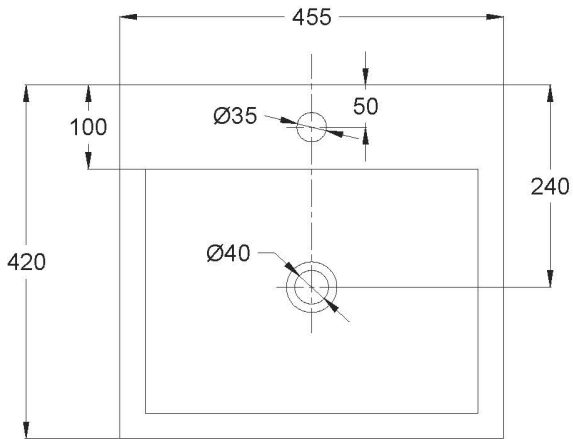

123373

POCO WALL HUNG 1TH BASIN

TOP_VIEW

SIDE_VIEW

FRONT_VIEW