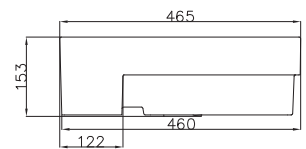

123381

PARK AVENUE MK2 SEMI RECESSED BASIN

TOP_VIEW

SIDE_VIEW

FRONT_VIEW

BACK_VIEW

SECTION_VIEW A-A

BOTTOM_VIEW