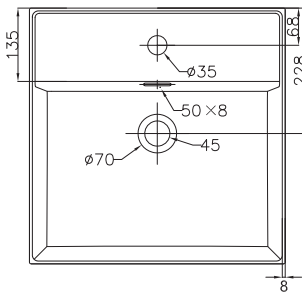

123383

PARK AVENUE MK2 COUNTERTOP BASIN

TOP_VIEW

SIDE_VIEW

FRONT_VIEW

BACK_VIEW

SECTION_VIEW A-A

BOTTOM_VIEW