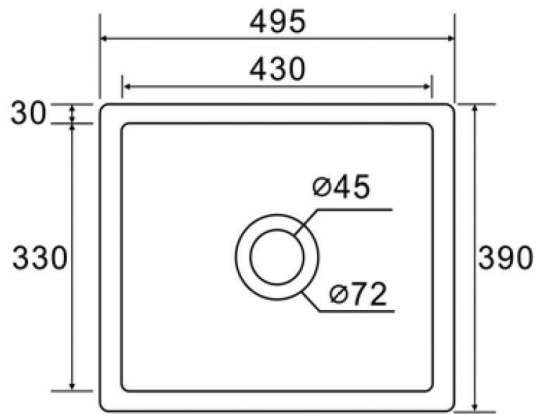

123478

PARK AVENUE UNDERCOUNTER BASIN

TOP_VIEW

SIDE_VIEW

FRONT_VIEW

REAR_VIEW