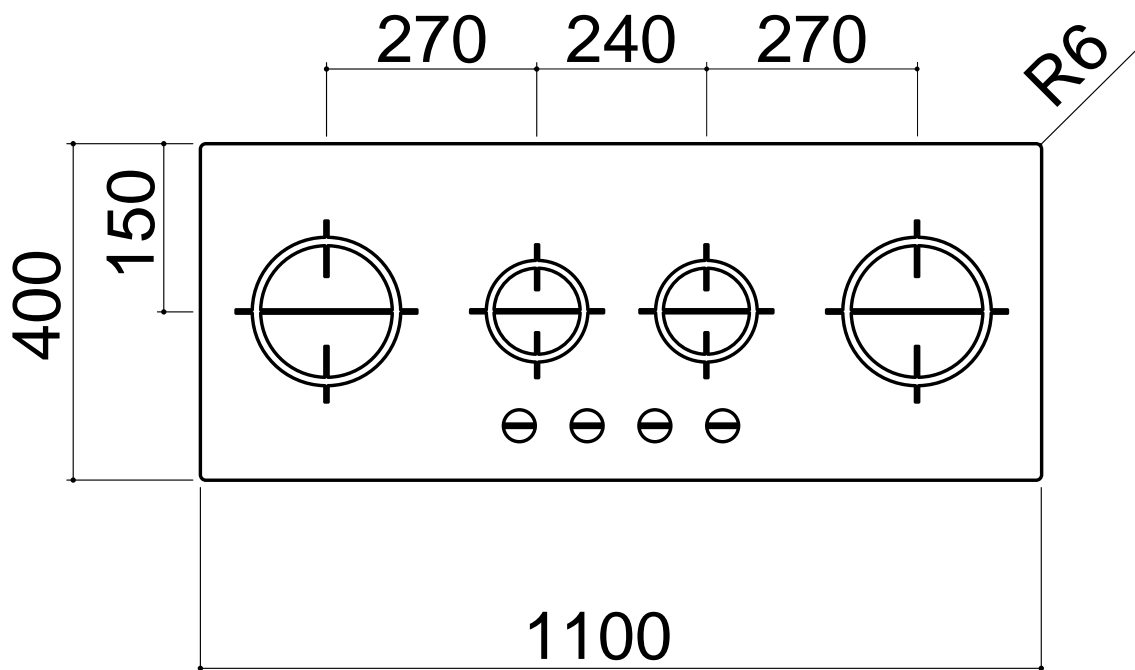

1PMD104 (4mm Stainless Steel)

1PMD104B (4mm Black Glass Ceramic)

BARAZZA MOOD BUILT-IN HOB 110cm

Flat Eco-design 3 gas burners + 4kW double ring

- 4mm AISI 304 stainless steel or glass ceramic
- Flat Eco-design gas burner
- Soft-Tocuh cast iron pan supports and burner caps

Burners power:

- 1 auxiliaries: 1kW
- 1 semi-rapid: 1.75kW
- 1 rapid: 3kW
- 1 triple ring: 4kW