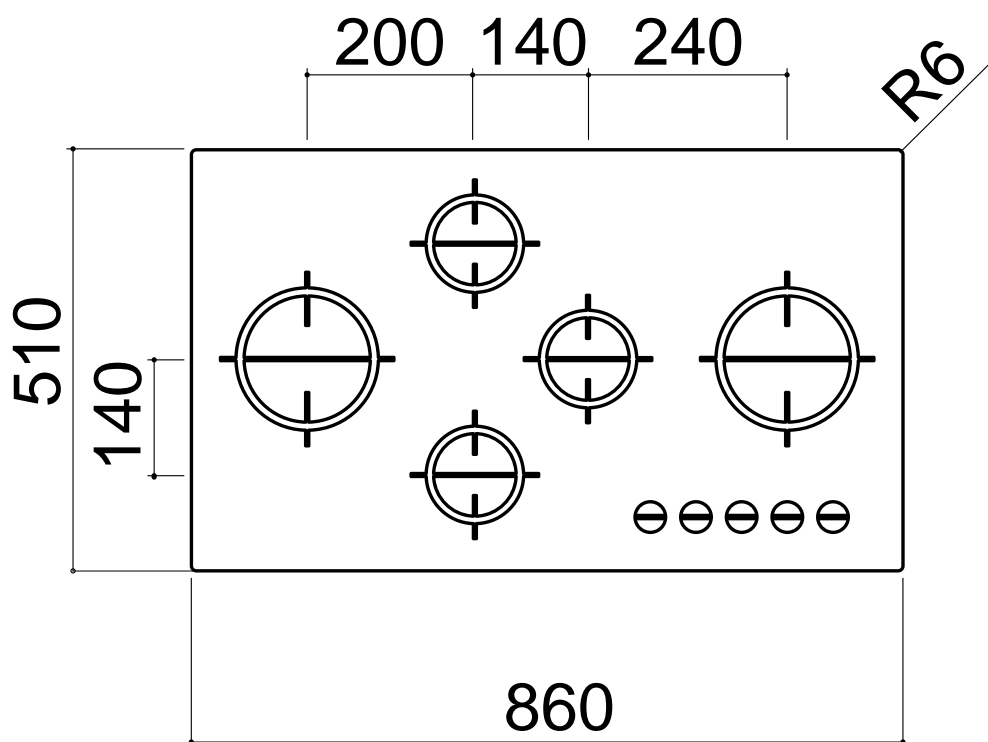

**1PMD95 (4mm Stainless Steel)**  
**1PMD95B (4mm Black Glass Ceramic)**

BARAZZA MOOD BUILT-IN HOB 90cm  
Flat Eco-design 4 gas burners + 4kW double ring

- 4mm AISI 304 stainless steel or glass ceramic
- Flat Eco-design gas burner
- Soft-Tocuh cast iron pan supports and burner caps

**Burners power:**

- 1 auxiliaries: 1kW
- 2 semi-rapid: 1.75kW
- 1 rapid: 3kW
- 1 triple ring: 4kW