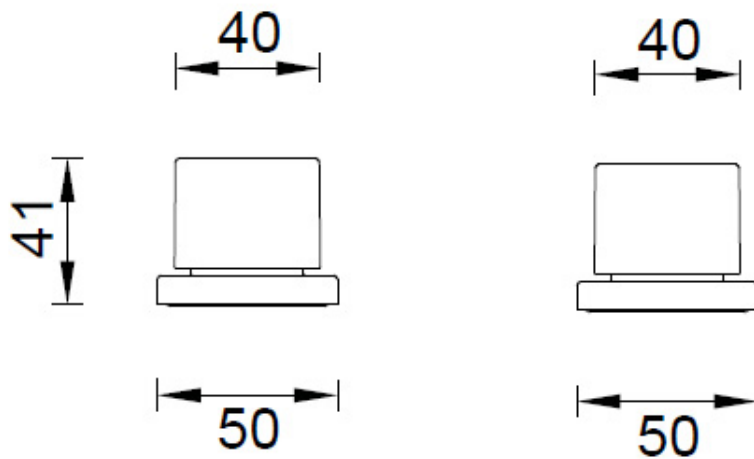

GARETH
ASHTON

1WTA

PARK AVENUE WALL TOP ASSEMBLIES

AVAILABLE IN

P: 1800 809 143

E: mail@abey.com.au

W: www.abey.com.au