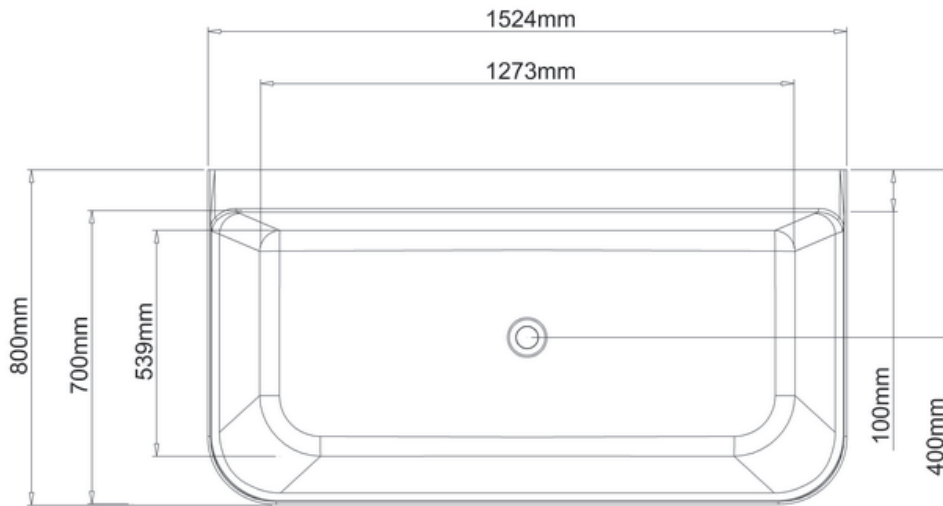

GARETH
ASHTON

22828

PATINATO PETITE 1524 CLEARSTONE BATH

P: 1800 809 143

E: mail@abey.com.au

W: www.abey.com.au