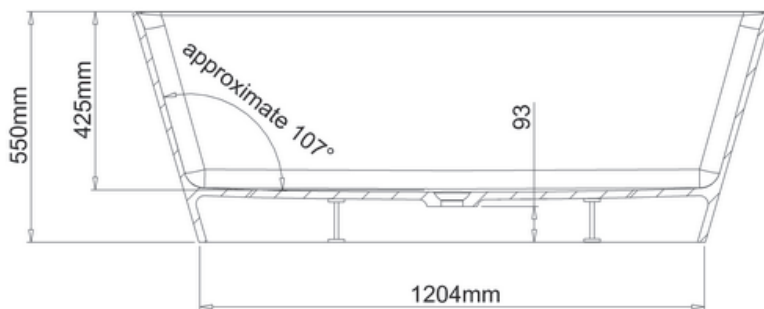

GARETH
ASHTON

22828

PATINATO PETITE 1524 CLEARSTONE BATH

P: 1800 809 143

E: mail@abey.com.au

W: www.abey.com.au