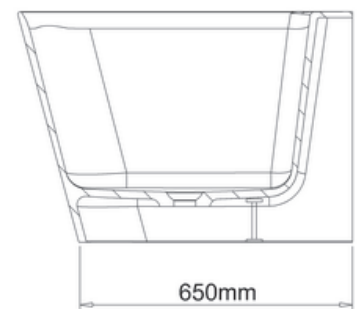

GARETH
ASHTON

22828

PATINATO PETITE 1524 CLEARSTONE BATH

P: 1800 809 143

E: mail@abey.com.au

W: www.abey.com.au