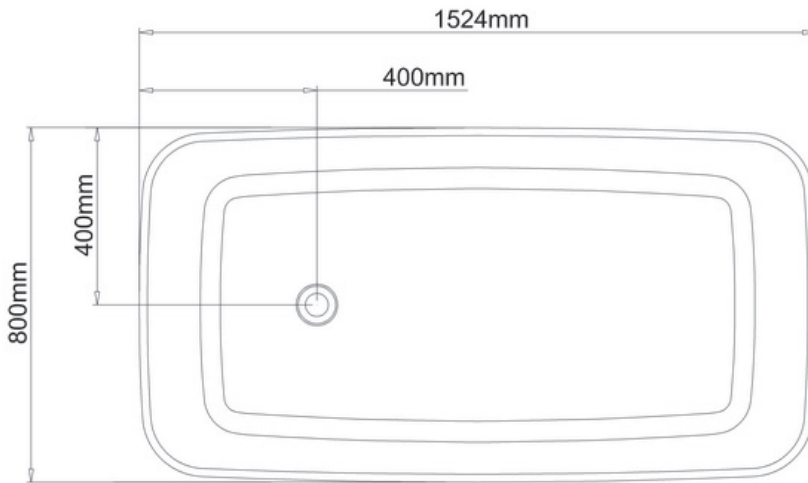

GARETH
ASHTON

22839

CANAL PETITE 1524 CLEARSTONE BATH

P: 1800 809 143

E: mail@abey.com.au

W: www.abey.com.au

abey
AUSTRALIA

The information provided is a representation of the product depicted at this time. The designs and specifications are subject to change without notice. Prior to purchasing, please confirm all images, specifications, warranty and care instructions on our website at www.abey.com.au or contact our Customer Service Centre on 1800 809 143.