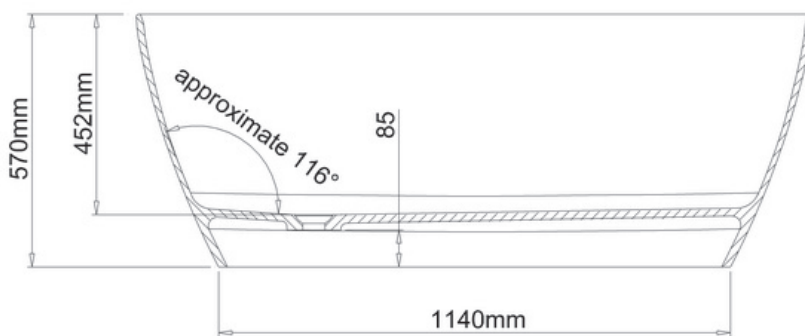

GARETH
ASHTON

22839

CANAL PETITE 1524 CLEARSTONE BATH

P: 1800 809 143

E: mail@abey.com.au

W: www.abey.com.au

abey
AUSTRALIA

The information provided is a representation of the product depicted at this time. The designs and specifications are subject to change without notice. Prior to purchasing, please confirm all images, specifications, warranty and care instructions on our website at www.abey.com.au or contact our Customer Service Centre on 1800 809 143.