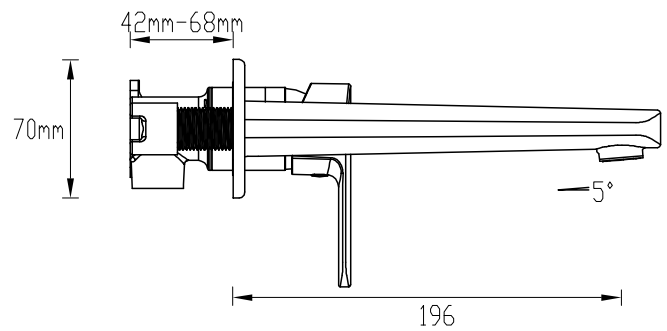

GARETH
ASHTON

2B-2WS (NEW)

MADISON AVENUE WALL BASIN/BATH SET

Internal Breech provided

WELS Rating 6 Star 4.5L/min

WELS Registration #T17053 (Chrome) #T17053(v) (Finishes)

AVAILABLE IN

2B-2WS
(CHROME)