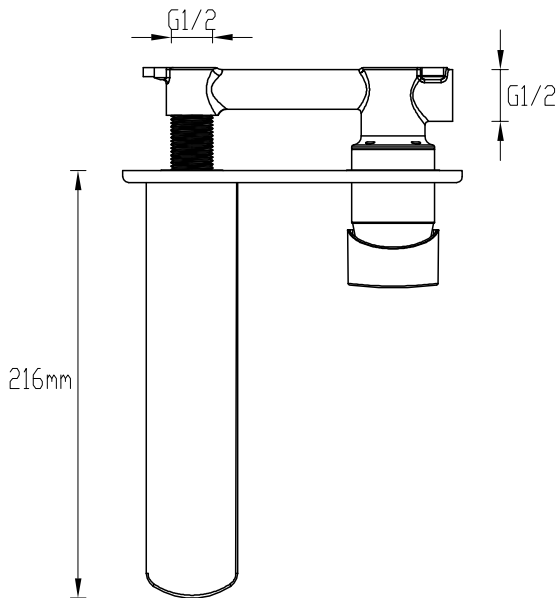

GARETH
ASHTON

2B-2WS (NEW)

MADISON AVENUE WALL BASIN/BATH SET

Internal Breech provided

WELS Rating 6 Star 4.5L/min

WELS Registration #T17053 (Chrome) #T17053(v) (Finishes)

AVAILABLE IN

2B-2WS
(CHROME)

2B-2WS-B
(BLACK)

P: 1800 809 143

E: mail@abey.com.au

W: www.abey.com.au