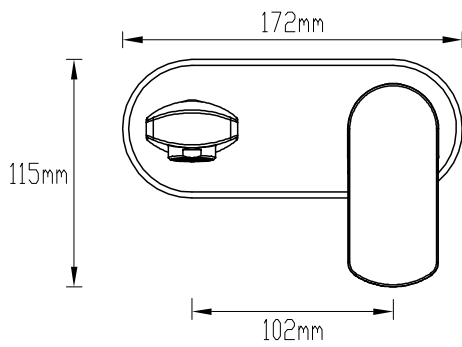

GARETH
ASHTON

2B-2WS (NEW)

MADISON AVENUE WALL BASIN/BATH SET

Internal Breech provided

WELS Rating 6 Star 4.5L/min

WELS Registration #T17053 (Chrome) #T17053(v) (Finishes)

AVAILABLE IN

2B-2WS
(CHROME)