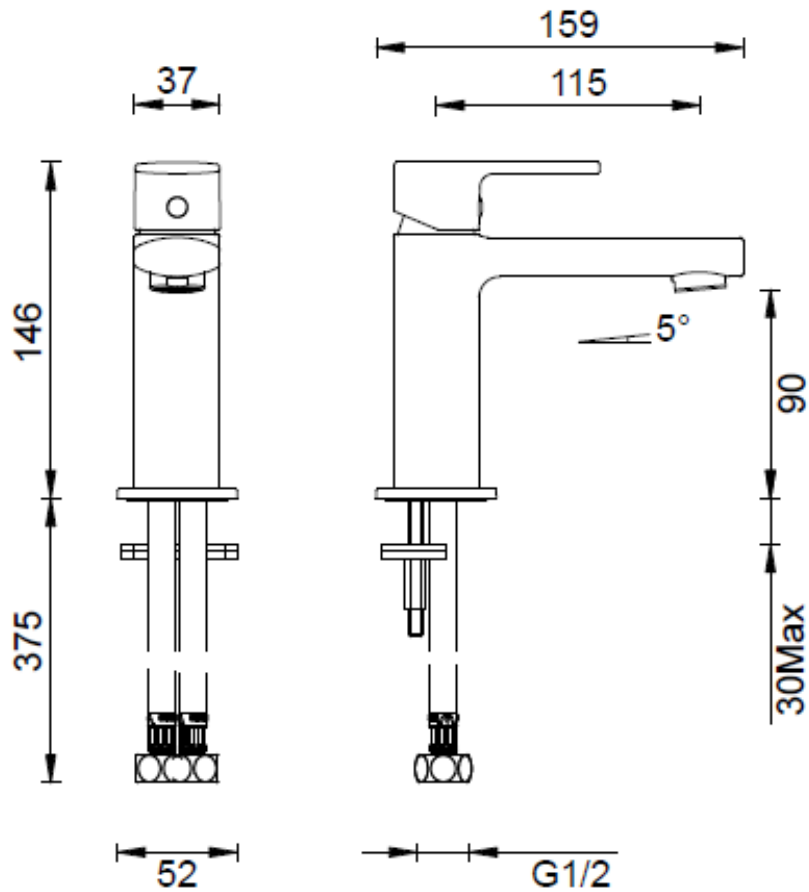

GARETH
ASHTON

2B1

MADISON BASIN MIXER

WELS Rating 5 Star 5.0L/min

WELS Registration #T17051 (Chrome) #T17051(v) (Finishes)

AVAILABLE IN

2B1
(CHROME)

2B1-B
(BLACK)