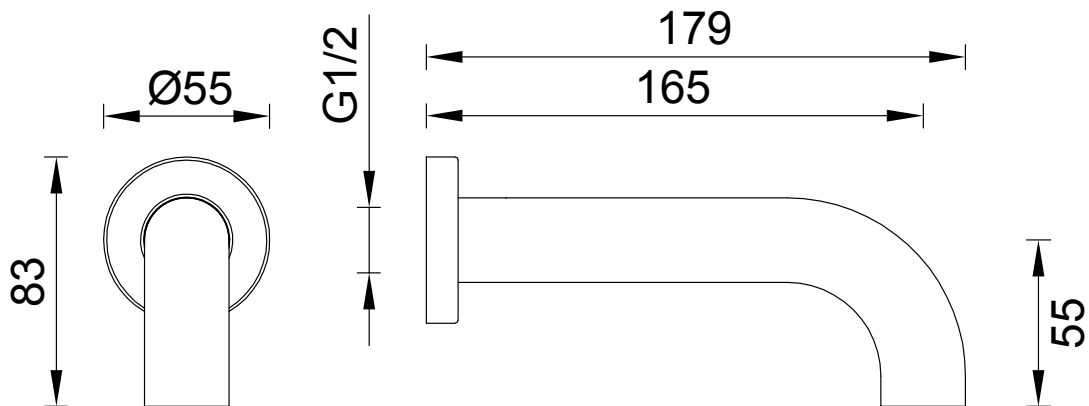

## 3S-C165

### LUCIA CURVED BASIN/BATH SPOUT 165MM

WELS Rating 4 Star 7.0L/min

WELS Registration #T21388 (Chrome) #T21388(v) (Finishes)