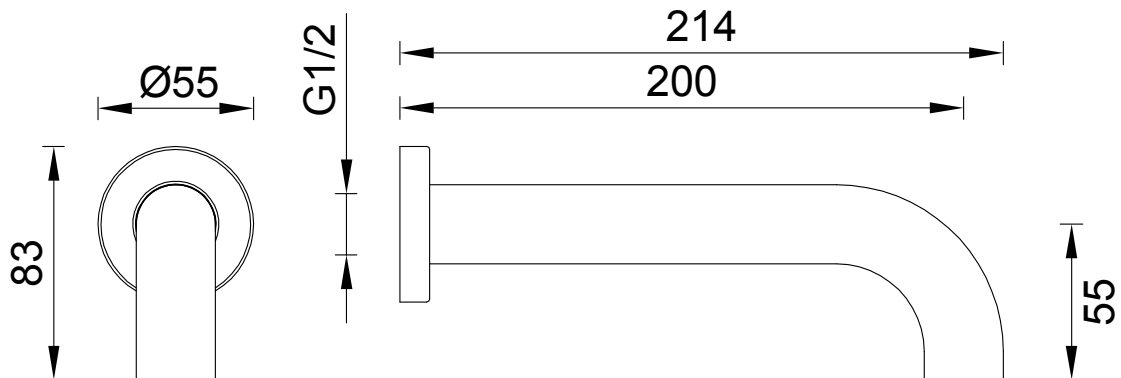

## 3S-C200

### LUCIA CURVED BASIN/BATH SPOUT 200MM

WELS Rating 4 Star 7.0L/min

WELS Registration #T21389 (Chrome) #T21389(v) (Finishes)