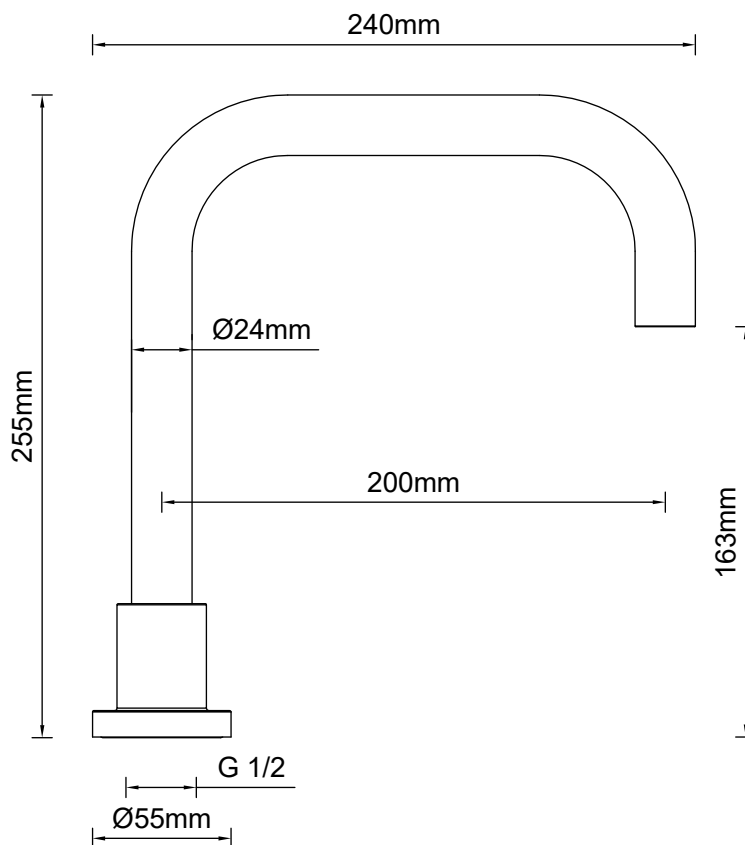

GARETH
ASHTON

3S-HSM

LUCIA SQUARE HOB SPOUT

Fixed Spout

AVAILABLE IN

3S-HSM
(CHROME)

P: 1800 809 143

E: mail@abey.com.au