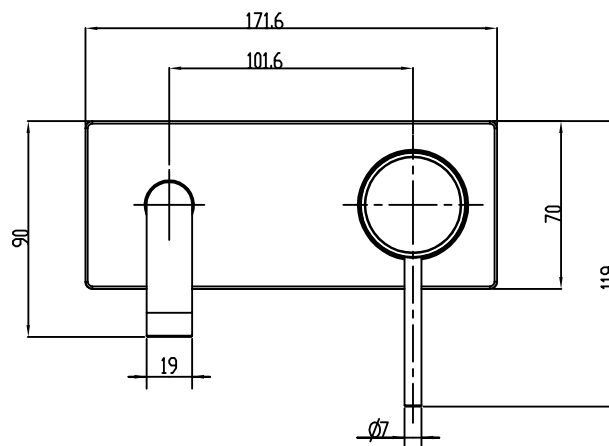

GARETH
ASHTON

6B-WS165

POCO WALL BASIN/BATH SET 165MM

WELS Rating 4 Star 6.5L/min

WELS Registration #T32656 (Chrome) #T32656(v) (Finishes)

AVAILABLE IN

6B-WS165
(CHROME)

6B-WS165-B
(BLACK)