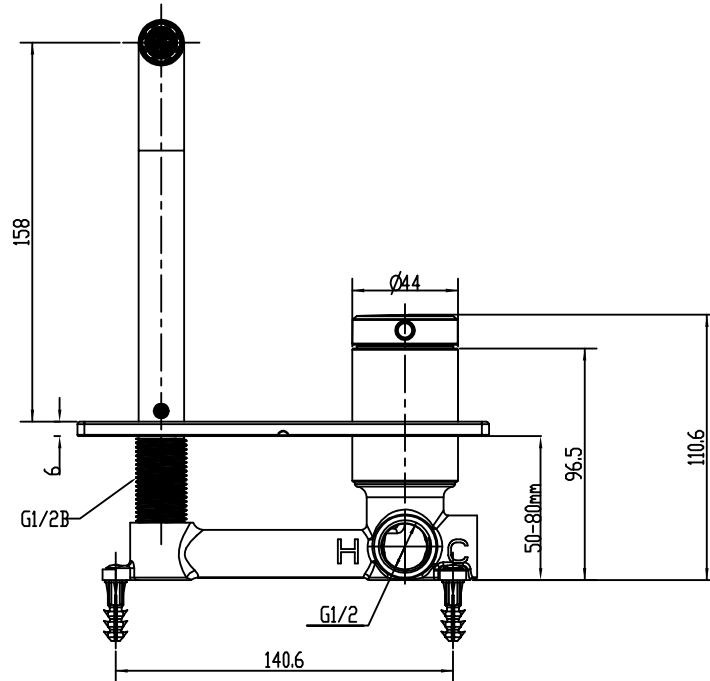

GARETH
ASHTON

6B-WS165

POCO WALL BASIN/BATH SET 165MM

WELS Rating 4 Star 6.5L/min

WELS Registration #T32656 (Chrome) #T32656(v) (Finishes)

AVAILABLE IN

6B-WS165
(CHROME)

6B-WS165-B
(BLACK)

6B-WS165-BN
(BRUSHED NICKEL)

6B-WS165-GM
(GUN METAL)

6B-WS165-BB
(BRUSHED BRASS)

P: 1800 809 143

E: mail@abey.com.au

W: www.abey.com.au