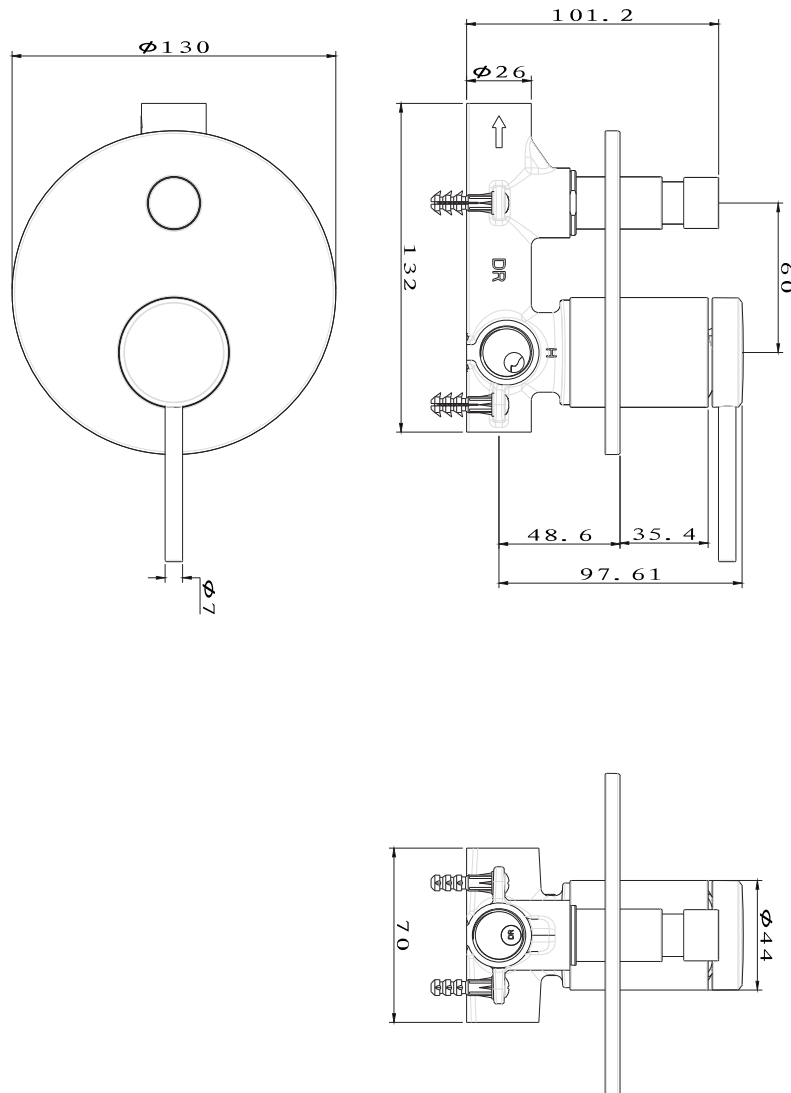

GARETH
ASHTON

6SHD-EXT-K + 6SHD-INT

POCO KNURLED COMPLETE BATH/SHOWER
MIXER WITH DIVERTER

Supplied as two components

AVAILABLE IN

-  6SHD-EXT-K + 6SHD-INT
(CHROME)
-  6SHD-EXT-KB + 6SHD-INT-B
(BLACK)
-  6SHD-EXT-KBN + 6SHD-INT-BN
(BRUSHED NICKEL)
-  6SHD-EXT-KGM + 6SHD-INT-GM
(GUN METAL)
-  6SHD-EXT-KBB + 6SHD-INT-BB
(BRUSHED BRASS)