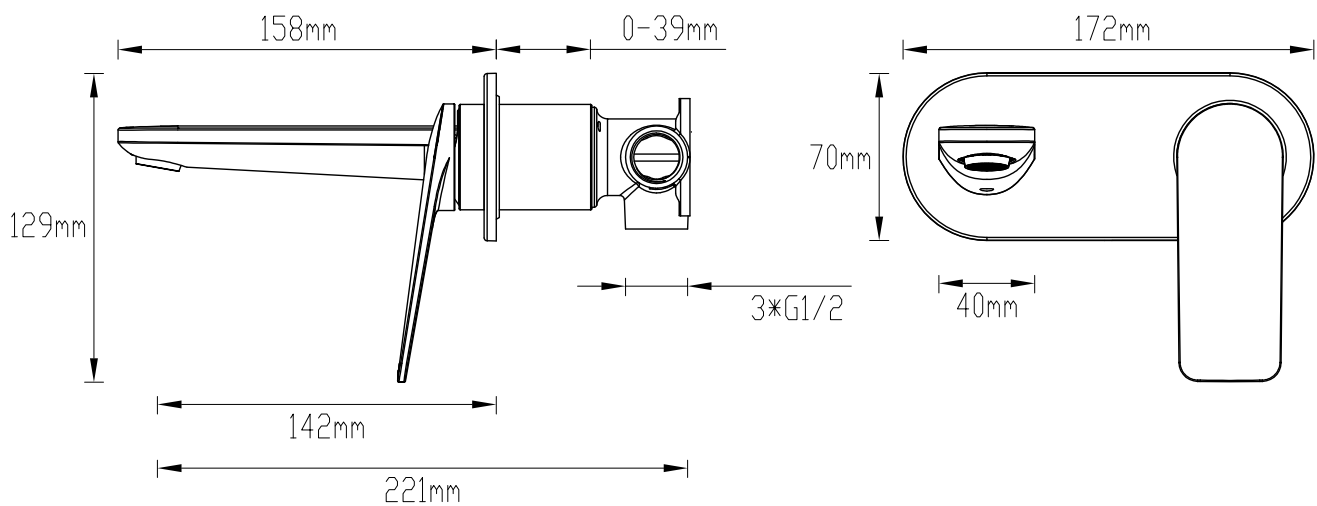

GARETH
ASHTON

7B-WS165

VELA WALL BASIN/BATH SET 165MM

WELS Rating 4 Star 7.0L/min

WELS Registration #T37946 (Chrome) #T37946(v) (Finishes)

AVAILABLE IN

P: 1800 809 143

E: mail@abey.com.au