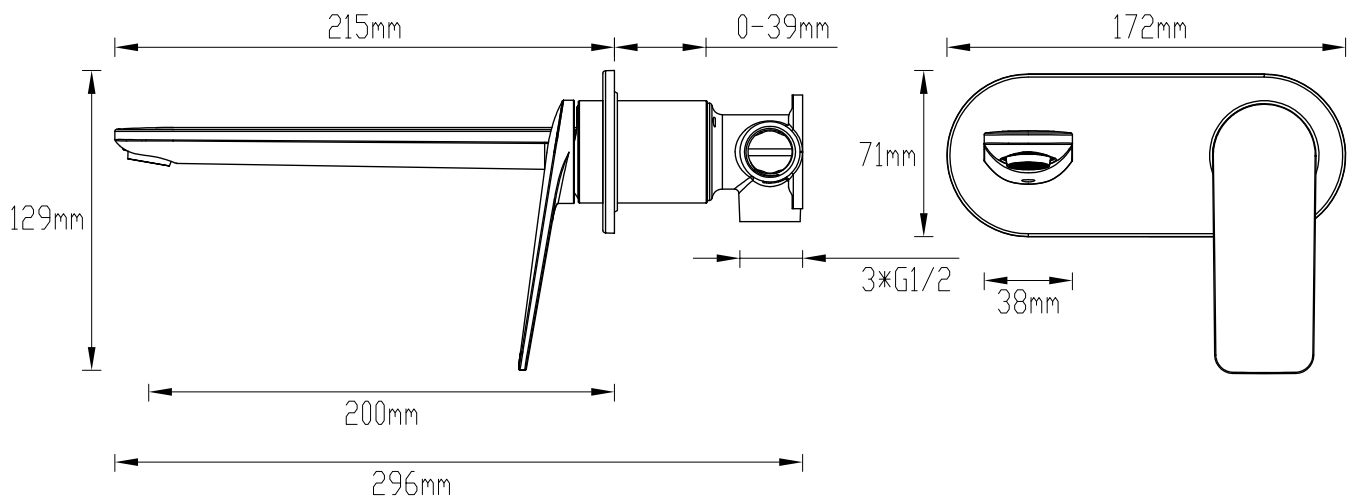

GARETH
ASHTON

7B-WS220

VELA WALL BASIN/BATH SET 220MM

WELS Rating 4 Star 7.0L/min

WELS Registration #T37947 (Chrome) #T37947(v) (Finishes)

AVAILABLE IN

P: 1800 809 143

E: mail@abey.com.au