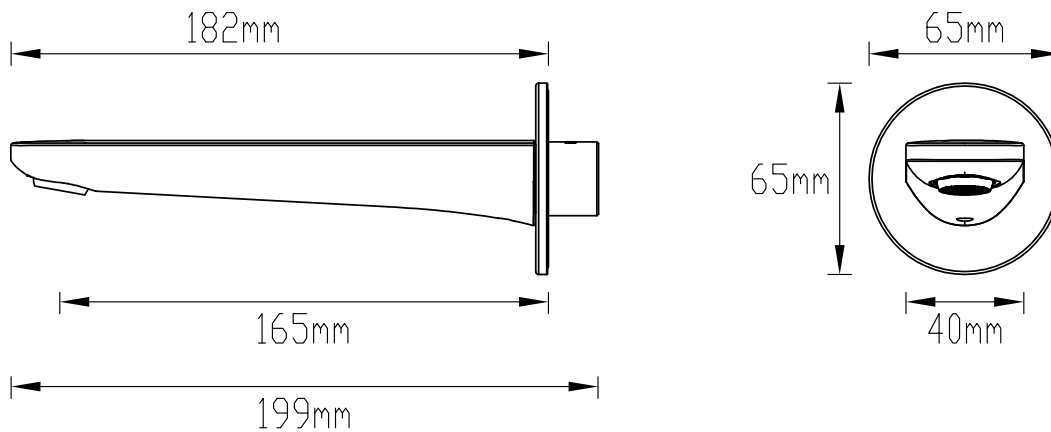

GARETH
ASHTON

7S-C165

VELA BASIN/BATH SPOUT 165MM

WELS Rating 4 Star 7.0L/min

WELS Registration #T37944 (Chrome) #T37944(v) (Finishes)

AVAILABLE IN

P: 1800 809 143

E: mail@abey.com.au