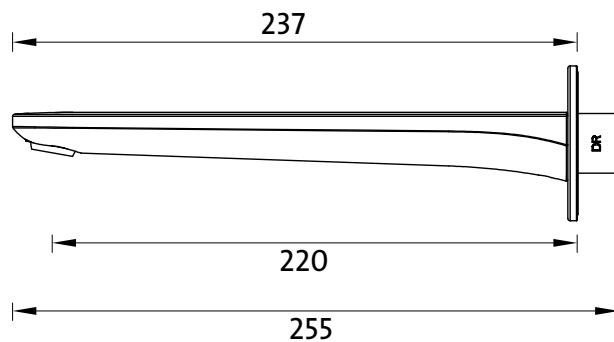

7S-C220-LF

VELA BASIN/BATH SPOUT 220mm

WELS Rating 6 Star 4.5L/min | WELS Registration #T45162

WELS Rating 4 Star 7.0L/min | WELS Registration #T45159

 **LEAD Free**

AVAILABLE IN

7S-C220-LF
(CHROME)

7S-C220-B-LF
(BLACK)