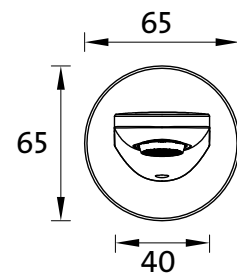

7S-C220-LF

VELA BASIN/BATH SPOUT 220mm

WELS Rating 6 Star 4.5L/min | WELS Registration #T45162

WELS Rating 4 Star 7.0L/min | WELS Registration #T45159

 **LEAD Free**

AVAILABLE IN

7S-C220-LF
(CHROME)

7S-C220-B-LF
(BLACK)