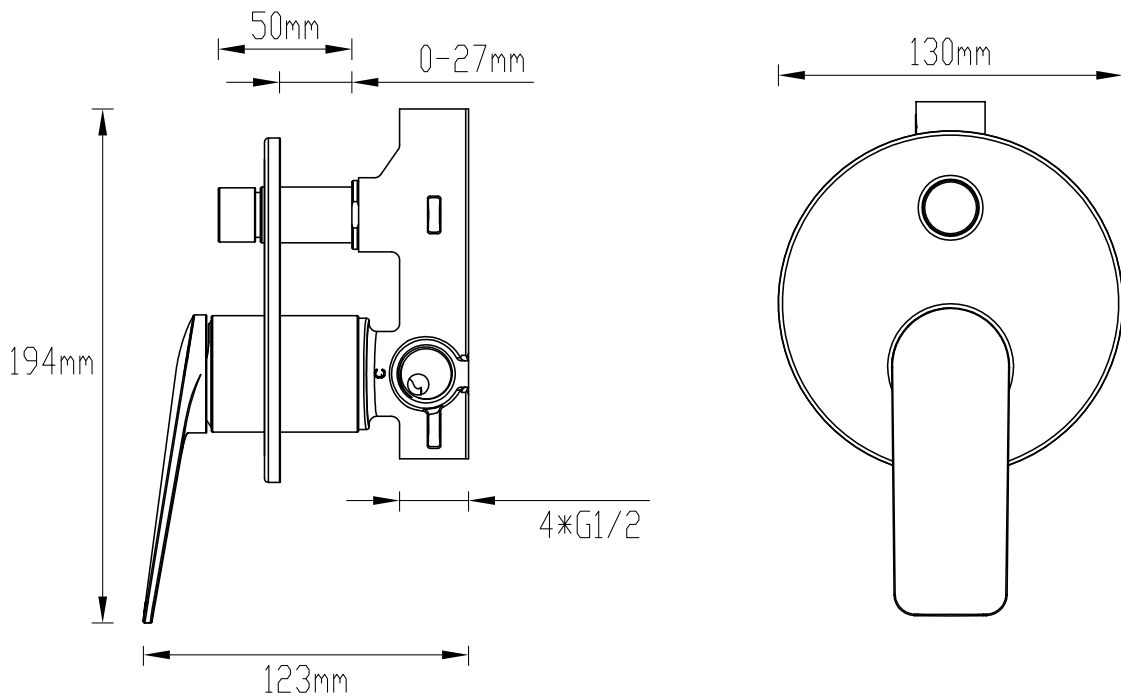

## 7SHD-EXT+6SHD-INT

VELA COMPLETE BATH/SHOWER MIXER WITH DIVERTER

Supplied as two components