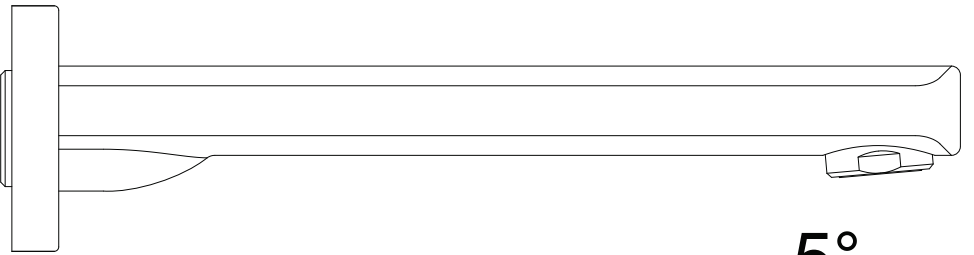

2BS-S

Gareth Ashton Straight Basin Spout

Ø55

213

195

2BS-S

6 Star Flow Rate 4.5L/min

Chrome