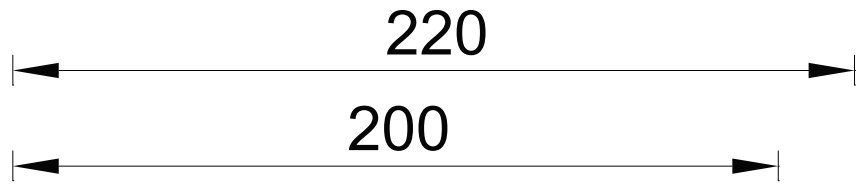

3BS-S

3BS-S-B

Gareth Ashton Straight Basin Spout

Ø54

G1/2

3BS-S-B

4 Star Flow Rate 7.0L/min

Black

3BS-S

4 Star Flow Rate 7.0L/min

Chrome