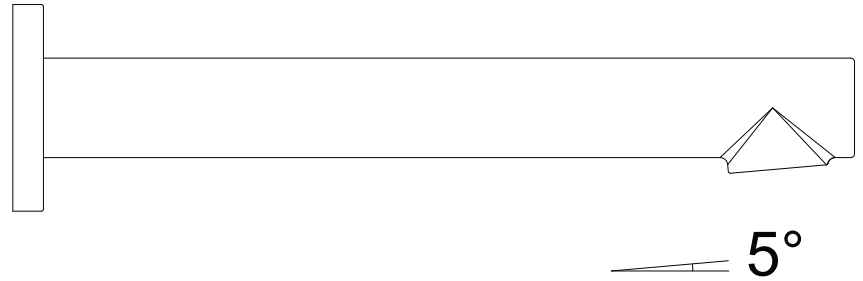

3BS-S

3BS-S-B

Gareth Ashton Straight Basin Spout

Ø54

G1/2

3BS-S-B

4 Star Flow Rate 7.0L/min

Black

3BS-S

4 Star Flow Rate 7.0L/min

Chrome