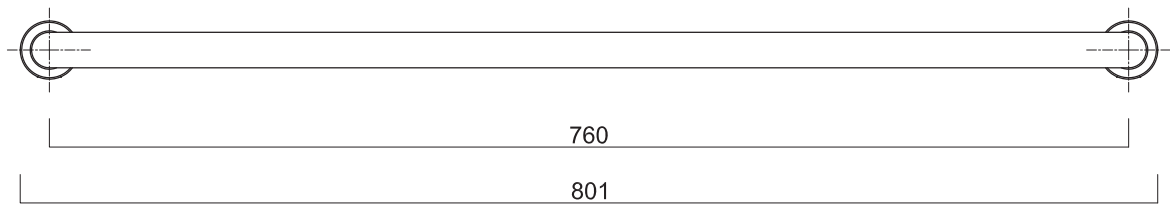

GARETH
ASHTON

CEA05

PREMIUM SINGLE
TOWEL RAIL 760MM

AVAILABLE IN

CEA05
(CHROME)

CEA05-B
(BLACK)

CEA05-BN
(BRUSHED NICKEL)

P: 1800 809 143