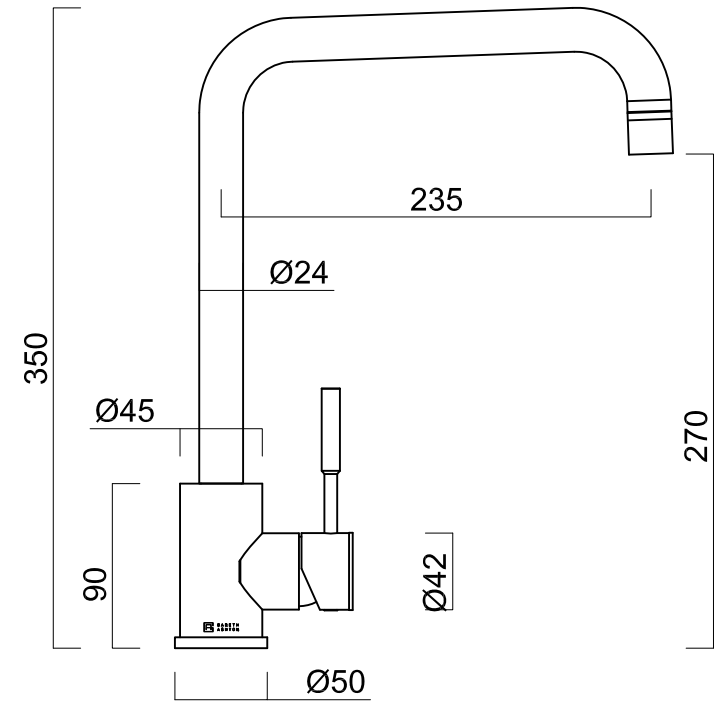

LOGO Detail

- 1. Watermark components standard.
- 2. Black sponge interior+White Pizza Box+Color Sleeve

Product code | KTA011

Material | SUS304

Finish | As required

Date | 23 Feb 2021