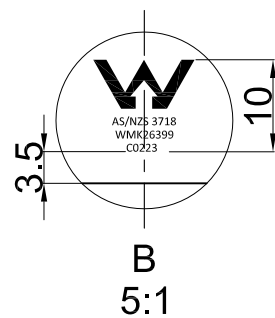

LOGO Detail

- 1. Watermark components standard.
- 2. Black sponge interior+White Pizza Box+Color Sleeve

Product code | KTA011

Material | SUS304

Finish | As required

Date | 23 Feb 2021