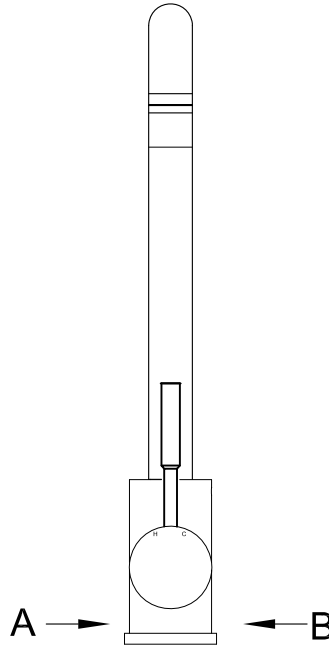

LOGO Detail

- 1. Watermark components standard.
- 2. Black sponge interior+White Pizza Box+Color Sleeve

Product code | KTA011

Material | SUS304

Finish | As required

Date | 23 Feb 2021