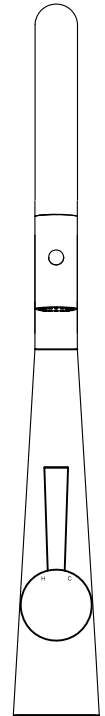

LOGO Detail

A → ← B

1. Watermark components standard.

2. Black sponge interior+White Pizza Box+Color Sleeve.

Product code | KTA014

Material | SUS304

Finish | As required

Date | 23 Feb 2021