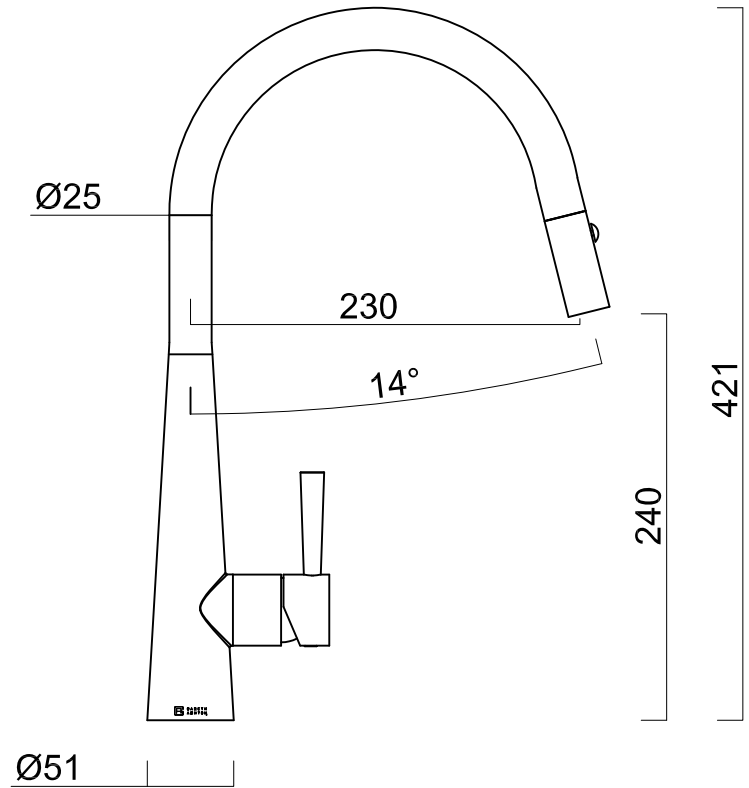

LOGO Detail

A → ← B

1. Watermark components standard.

2. Black sponge interior+White Pizza Box+Color Sleeve.

Product code | KTA014

Material | SUS304

Finish | As required

Date | 23 Feb 2021