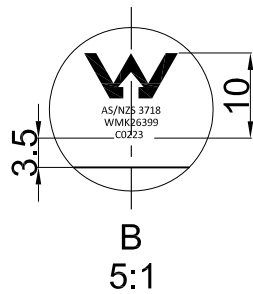

LOGO Detail

A → ← B

1. Watermark components standard.

2. Black sponge interior+White Pizza Box+Color Sleeve.

Product code | KTA014

Material | SUS304

Finish | As required

Date | 23 Feb 2021