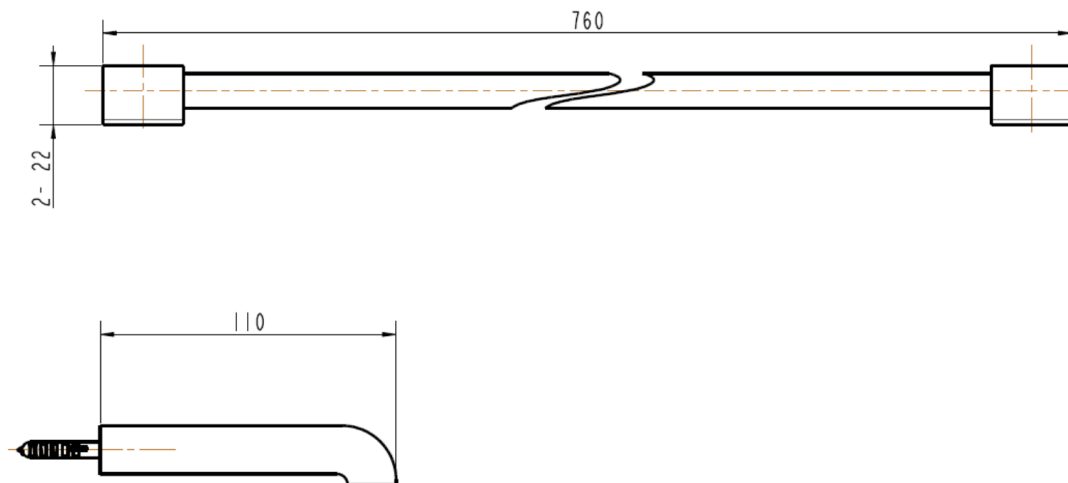

GARETH
ASHTON

LDTR

PARK AVENUE DOUBLE TOWEL RAIL 760MM

Adjustable rail.

AVAILABLE IN

LDTR
(CHROME)

LDTR-B
(BLACK)

LDTR-BN
(BRUSHED NICKEL)