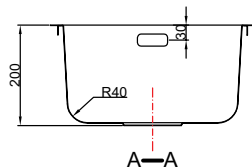

LK30C

ABEY LAUNDRY TROUGH WITH BYPASS AND OVERFLOW

INCLUDED ACCESSORIES

VPBW

VPBK

ICE10

LY011A

DIMENSIONS

SPECIFICATIONS

Description	45L Laundry Drop In Bowl (2TH)
Overall Sink Size	L605mm x W505mm x D240mm
Bowl Dimensions	L513mm x W413mm x D240mm
Drain Length	N/A
Technic	Pressed
Material	Stainless steel SUS304

INSTALLATION

Fixings	Clips
Min Cabinet Size	700mm
Tap Holes	1 x 90mm round compatible with waste disposal

SURFACE FINISH

SILK

WASTE KIT

MATERIAL

STAINLESS STEEL

PLUMBING

Waste Fittings	1 x (90mm x 2") basket wastes included
Overflow	Yes

INSTALLATION OPTIONS

TOPMOUNT

PACKAGING

Net Weight	4.93kg
Carton Size	760mm x 550mm x 65mm
Pack QTY	1