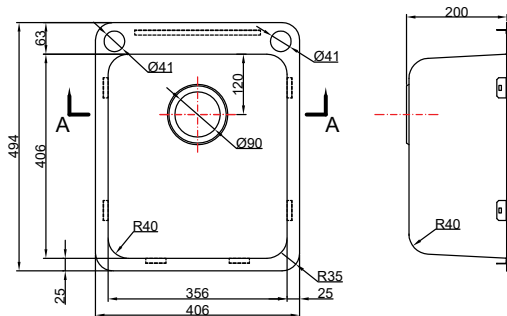

LK30C

ABEY LAUNDRY TROUGH WITH BYPASS AND OVERFLOW

INCLUDED ACCESSORIES

VPBW

VPBK

ICE10

LY011A

DIMENSIONS

SPECIFICATIONS

Description	45L Laundry Drop In Bowl (2TH)
Overall Sink Size	L605mm x W505mm x D240mm
Bowl Dimensions	L513mm x W413mm x D240mm
Drain Length	N/A
Technic	Pressed
Material	Stainless steel SUS304

INSTALLATION

Fixings	Clips
Min Cabinet Size	700mm
Tap Holes	1 x 90mm round compatible with waste disposal

SURFACE FINISH

SILK

WASTE KIT

MATERIAL

STAINLESS STEEL

PLUMBING

Waste Fittings	1 x (90mm x 2") basket wastes included
Overflow	Yes

INSTALLATION OPTIONS

TOPMOUNT

PACKAGING

Net Weight	4.93kg
Carton Size	760mm x 550mm x 65mm
Pack QTY	1