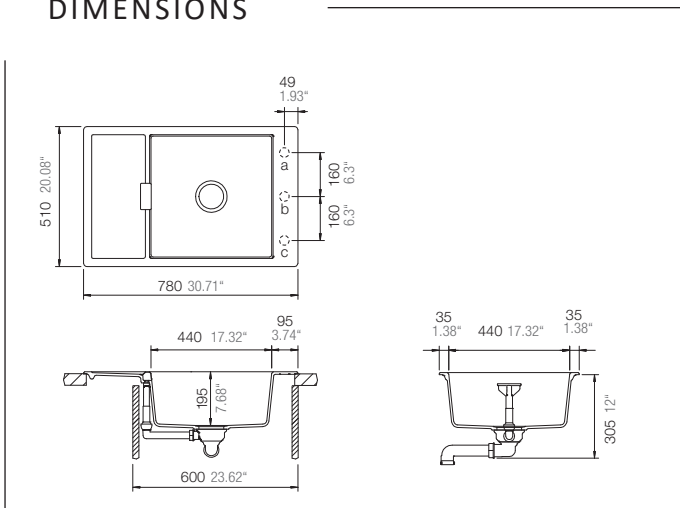

MD-100XS

SCHOCK MONO SINGLE BOWL
WITH SMALL DRAINER

INCLUDED ACCESSORIES

OPTIONAL ACCESSORIES

DIMENSIONS

SPECIFICATIONS

Description	Single Bowl Inset
Overall Sink Size	L780mm x W510mm x D195mm
Bowl Dimensions	L440mm x W440mm x D195mm
Bowl Radius	10mm
Water Capacity	30.9 Litres
Technic	Granite Sink
Material	Granite - Cristadur

INSTALLATION

Fixings	Inset clips supplied
Template	N/A
Min Cabinet Size	600mm
Tap Holes	NTH (can be drilled)

SURFACE FINISH

WASTE KIT

MATERIAL

CRISTADUR®

PLUMBING

Waste Fittings	1 x (90mm x 2") basket waste included
Overflow	Included

INSTALLATION OPTIONS

PACKAGING

Gross Weight	17.19kg
Carton Size	1030mm x 317mm x 580mm
Pack QTY	1

AVAILABLE IN