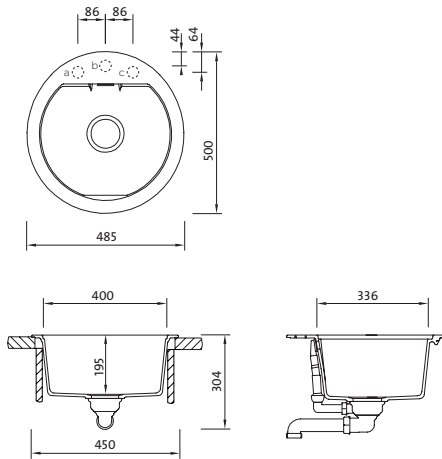

### DIMENSIONS

### SPECIFICATIONS

Description	Round Bowl, Topmount
Overall Sink Size	L485mm x W500mm x D195mm
Bowl Dimensions	L400mm x W336mm x D195mm
Bowl Radius	10mm
Water Capacity	15 Litres
Technic	Granite Sink
Material	Granite - Green Line

### INSTALLATION

Fixings	Fixing clips supplied
Min Cabinet Size	45mm
Tap Holes	1TH