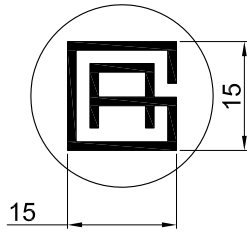

Ø200

LOGOO details

- 1. Watermark components standard.
- 2. Individual packed with EPE inner and "GA" Color box.

Product code	RDS05-316
Material	SUS316
Finish	Brush
Date	30 Mar 2020