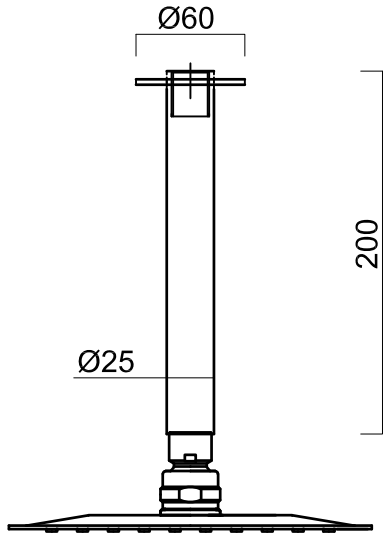

Ø200

LOGOO details

- 1. Watermark components standard.
- 2. Individual packed with EPE inner and "GA" Color box.

Product code	RDS05-316
Material	SUS316
Finish	Brush
Date	30 Mar 2020