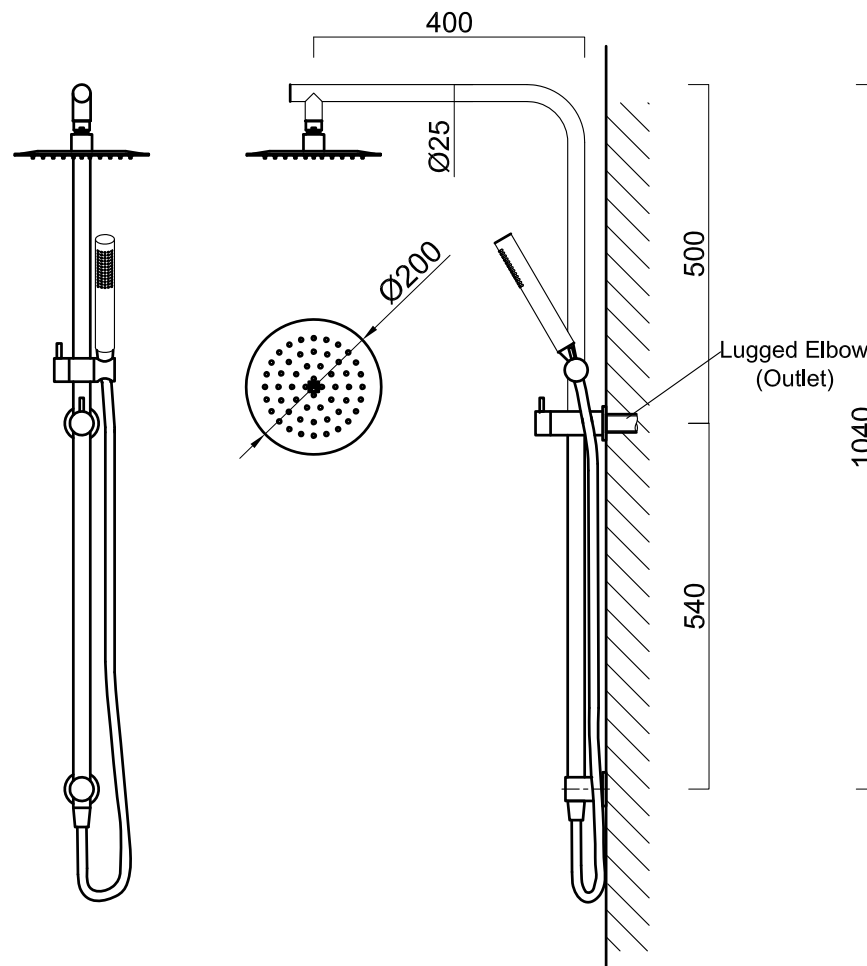

LOGO details

1. Watermark components standard.

2. Individual packed with EPE inner and "GA" color box.

Product code | RHS06-316

Material | SUS316

Finish | Brush

Date | 30 Mar 2020