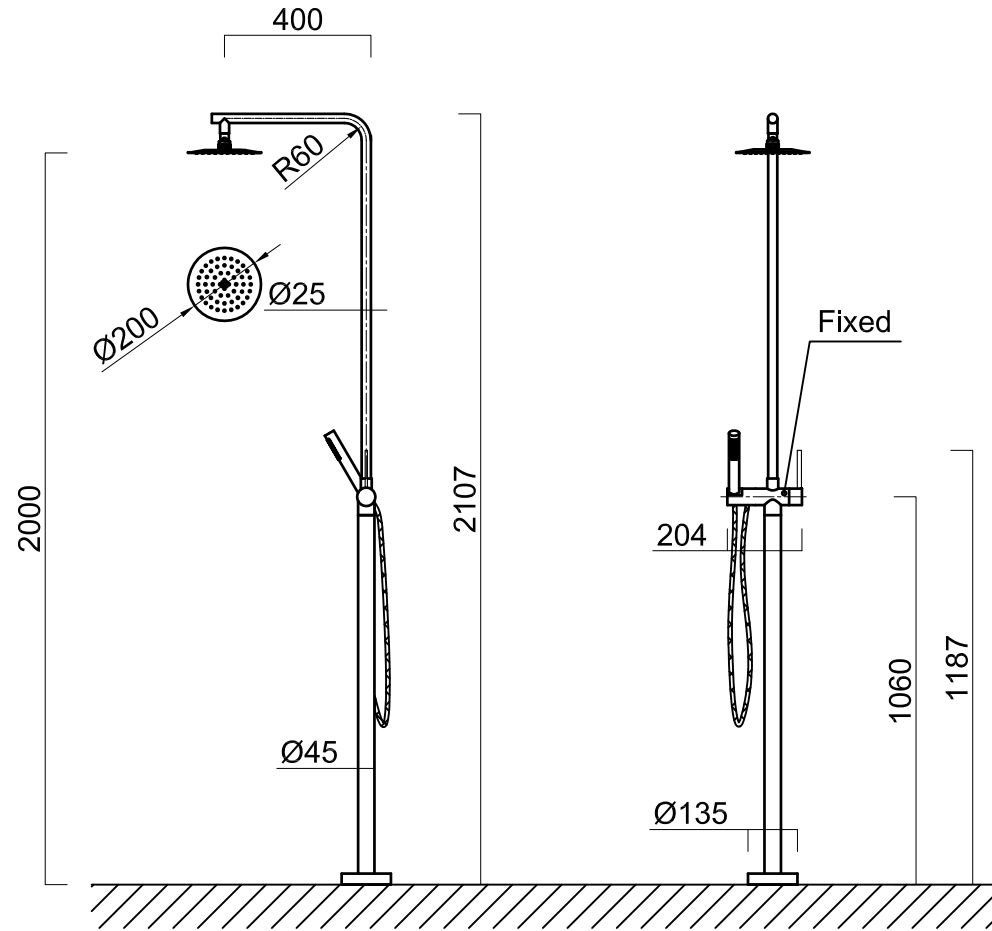

LOGO details

- 1. Watermark components standard.
- 2. Individual packed with EPE inner and "GA" color box.

Product code	RHS07-316
Material	SUS316
Finish	Brush
Date	30 Mar 2020