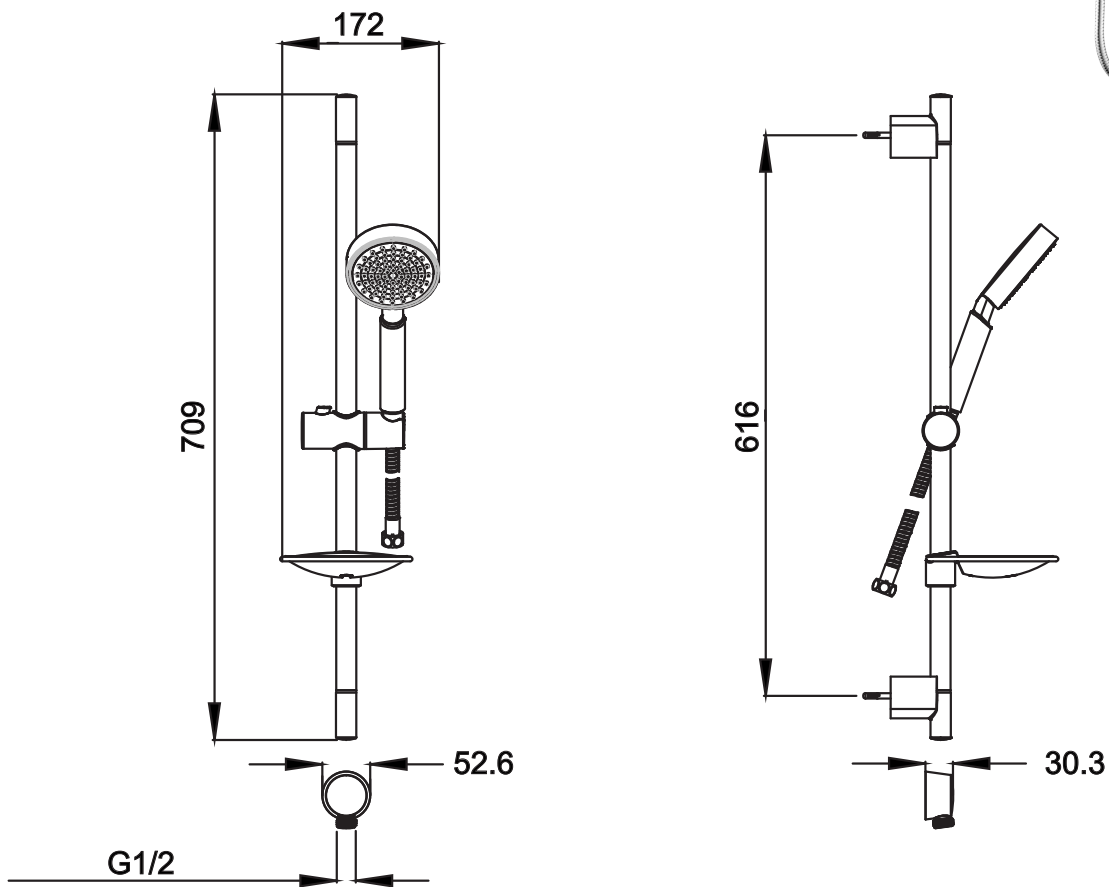

GARETH
ASHTON

SRA04

ABS SINGLE FUNCTION RAIL SHOWER

WELS Rating 3 Star 8.5L/min

WELS Registration #S13837 (Chrome) #S13837(v) (Finishes)

AVAILABLE IN

SRA04
(CHROME)

SRA04-B
(BLACK)