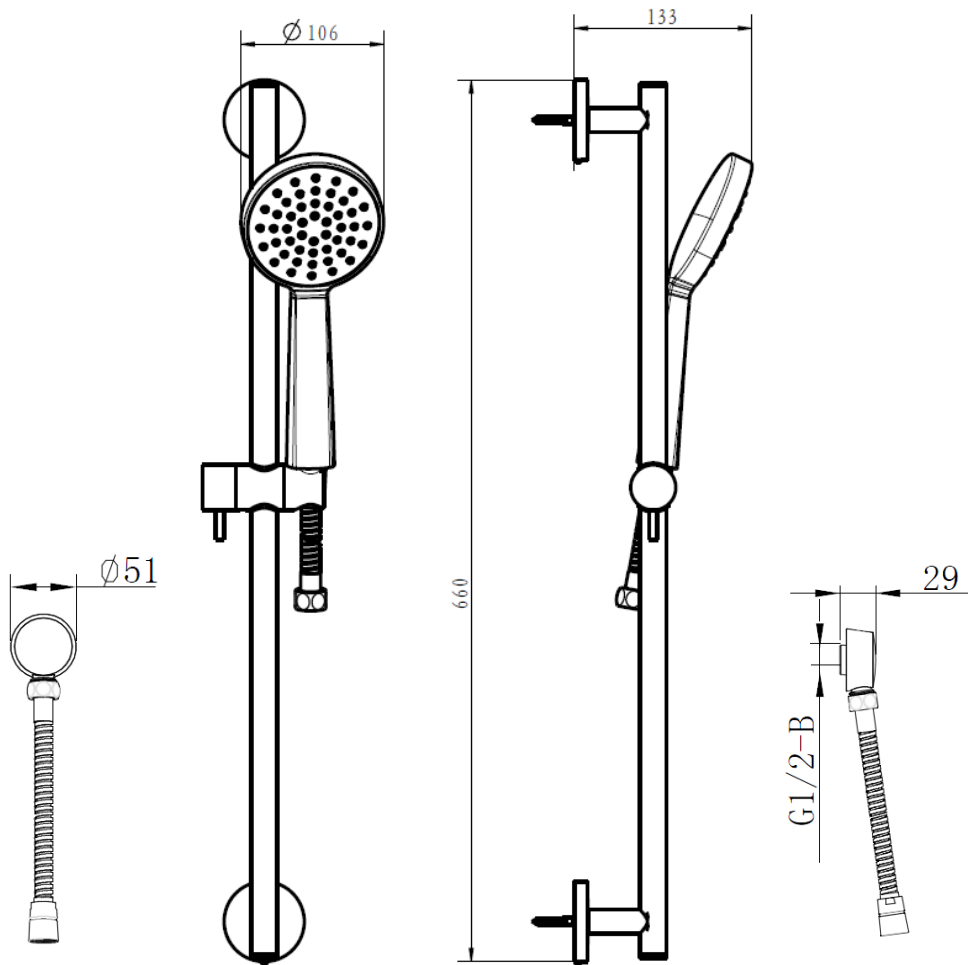

SRA06

BRASS SINGLE FUNCTION RAIL SHOWER

WELS Rating 3 Star 8.5L/min

WELS Registration #S15281 (Chrome) #S15281(v) (Finishes)

AVAILABLE IN

-  SRA06 (CHROME)
-  SRA06-B (BLACK)
-  SRA06-BN (BRUSHED NICKEL)
-  SRA06-GM (GUN METAL)
-  SRA06-BB (BRUSHED BRASS)