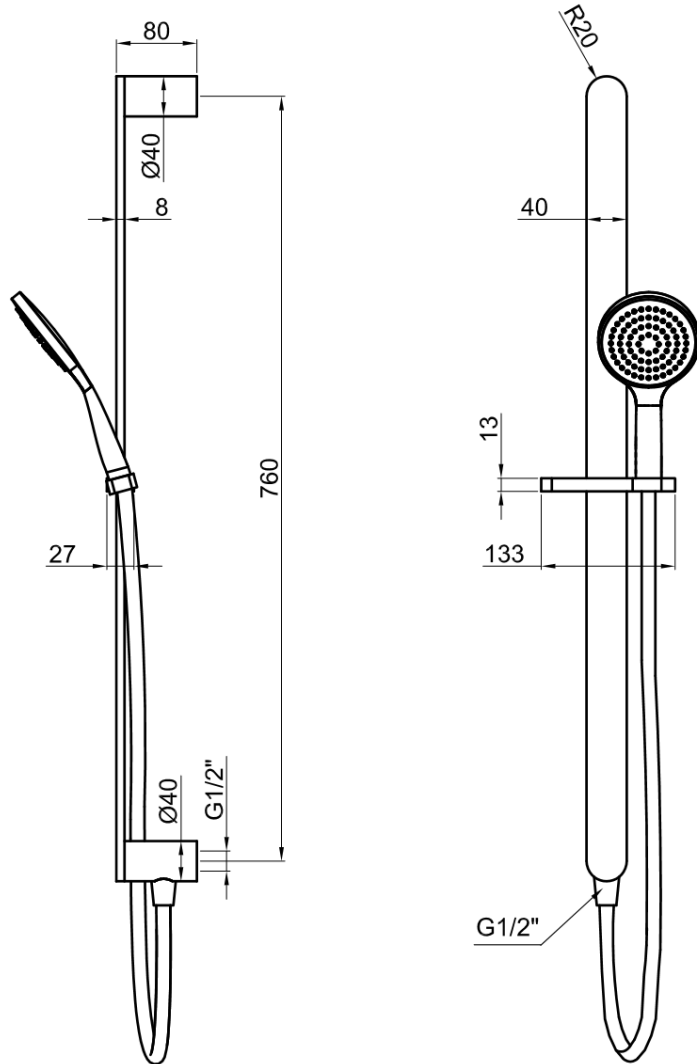

SRB09

SILHO STREAM RAIL SHOWER, DIRECT INLET

WELS Rating 3 Star 8.0L/min

WELS Registration #S08739 (Chrome) #S08739(v) (Finishes)

AVAILABLE IN

SRB09
(CHROME)

SRB09-B
(BLACK)

SRB09-BN
(BRUSHED NICKEL)