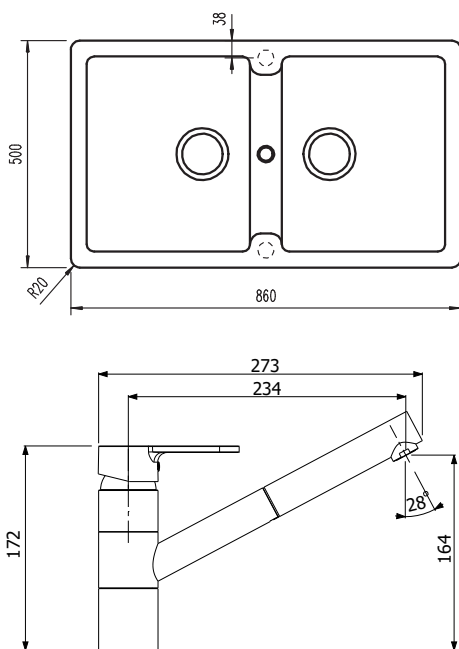

TN200

TYPOS SINK WITH PULL OUT MIXER

CRISTALITE⁺

INCLUDED ACCESSORIES

OPTIONAL ACCESSORIES

DIMENSIONS

SPECIFICATIONS

Description	Double Bowl, Inset / Undermount
Overall Sink Size	L860mm x W500mm x D200mm
Bowl Dimensions	2 x L430mm x W360mm x D200mm
Bowl Radius	25mm
Water Capacity	24 Litres (each bowl)
Technic	Granite Sink
Material	Granite - Cristalite

INSTALLATION

Fixings	Inset clips supplied
Template	N/A
Min Cabinet Size	900mm
Tap Holes	NTH (can be drilled)

PLUMBING

Waste Fittings	2 x (90mm x 2") basket waste included
Overflow	Included

SURFACE FINISH

SILKY SMOOTH