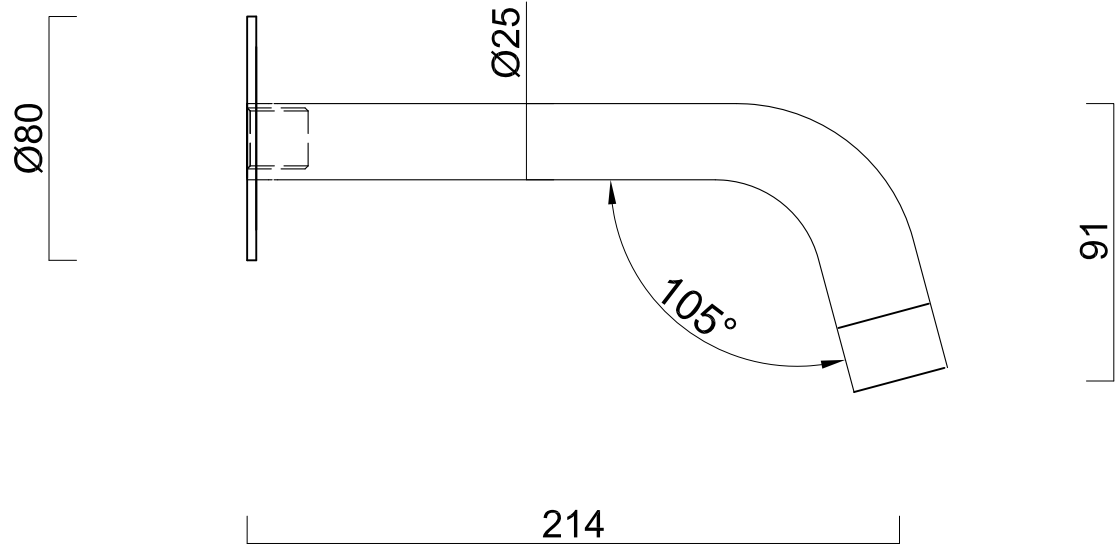

LOGO details

1. Watermark components standard.

2. Individual pack with EPE inner and "GA" color box.

Product code | WSS001-316

Material | SUS316

Finish | Brush

Date | 30 Mar 2020