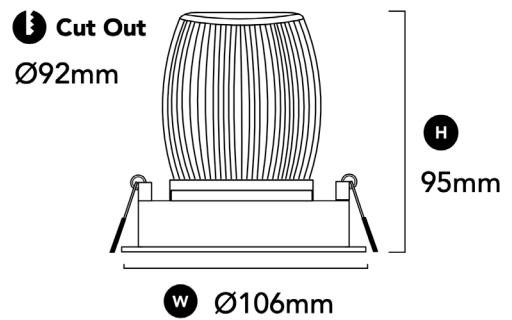

## GENERAL SPECIFICATIONS

LED		10W	12W	15W
Lumens	(3000K)	750 lm	830 lm	1015 lm
	(4000K)	805 lm	890 lm	1215 lm
Efficacy	(3000K)	72 lm/W	70 lm/W	66 lm/W
	(4000K)	77 lm/W	75 lm/W	78 lm/W
Colour Temperature	3000K, Warm White			
	4000K, Cool White			
Material	Powder Coated Aluminium			
Finish	White   Black			
Beam	60°   36°   24°   15°			
CRI	97+			
IP	44			
Colour Deviation	SDCM ≤2			
UGR	<19			
Lifetime	>55,000hrs L80 B10			
Warranty	7 Years			

## DIMENSIONS

## POWER SPECIFICATIONS

Dimensions	L 107 x W 43 x H 25 mm
Power	250mA   300mA   350mA 240V Remote Flicker Free Dimmable Driver
Dimming	Phase Cut Dimming
Power Factor	> 0.90

**DALI Dimming Available Upon Request**