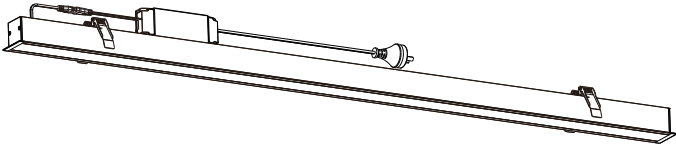

⚠ CAUTION - light fitting must be installed by a licensed electrician.

- Please ensure to read instructions correctly for the installation of the fitting provided. Failure to do so will result in a void of warranty and compromises the safety of luminaire.
- Radiant Lighting are not liable for warranties when luminaire is damaged by incorrect installation. The installation of the luminaires must be in accordance with the national safety regulations.

Please refer to Radiant Lighting's General Terms & Conditions for more information concerning the installation and warranty of our products.

Installation Instructions - Recessed

STEP 1

STEP 2

Cut Outs:

- 15W: 45 (W) x 603 (L) mm
- 30W: 45 (W) x 1203 (L) mm
- 45W: 45 (W) x 1803 (L) mm
- 60W: 45 (W) x 2403 (L) mm