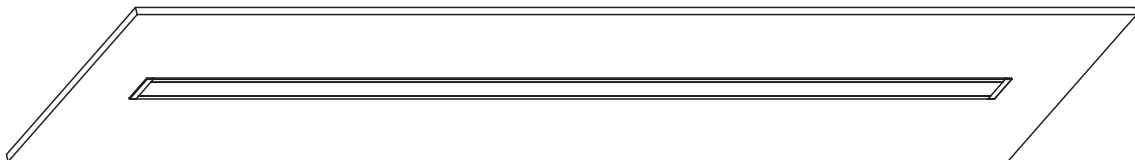

⚠ CAUTION - light fitting must be installed by a licensed electrician.

- Please ensure to read instructions correctly for the installation of the fitting provided. Failure to do so will result in a void of warranty and compromises the safety of luminaire.
- Radiant Lighting are not liable for warranties when luminaire is damaged by incorrect installation. The installation of the luminaires must be in accordance with the national safety regulations.

Please refer to Radiant Lighting's General Terms & Conditions for more information concerning the installation and warranty of our products.

Installation Instructions - Recessed

STEP 1

STEP 2

Cut Outs:

- 15W: 45 (W) x 603 (L) mm
- 30W: 45 (W) x 1203 (L) mm
- 45W: 45 (W) x 1803 (L) mm
- 60W: 45 (W) x 2403 (L) mm

STEP 3

STEP 4

STEP 5

Category Ceiling	CRI 90+
Power 15W / 30W / 45W / 60W	Material Aluminium
IP Rating 40	Warranty 5 Years

For warranty information please visit radiantlighting.com.au/warranty

For all other queries, please call us on 1300 438 609