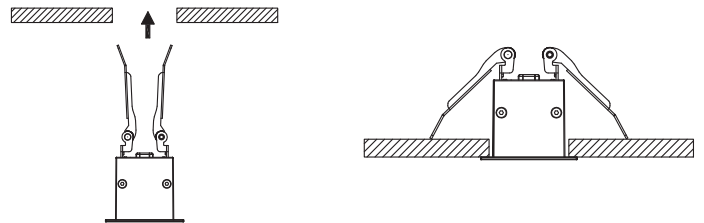

⚠ CAUTION - light fitting must be installed by a licensed electrician.

- Please ensure to read instructions correctly for the installation of the fitting provided. Failure to do so will result in a void of warranty and compromises the safety of luminaire.
- Radiant Lighting are not liable for warranties when luminaire is damaged by incorrect installation. The installation of the luminaires must be in accordance with the national safety regulations.

Please refer to Radiant Lighting's General Terms & Conditions for more information concerning the installation and warranty of our products.

Installation Instructions - Recessed

STEP 1

STEP 2

Cut Outs:

- 15W: 45 (W) x 603 (L) mm
- 30W: 45 (W) x 1203 (L) mm
- 45W: 45 (W) x 1803 (L) mm
- 60W: 45 (W) x 2403 (L) mm

STEP 3

STEP 4

STEP 5

Category Ceiling	CRI 90+
Power 15W / 30W / 45W / 60W	Material Aluminium
IP Rating 40	Warranty 5 Years

For warranty information please visit radiantlighting.com.au/warranty

For all other queries, please call us on 1300 438 609