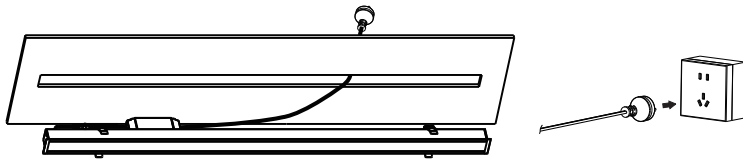

⚠ CAUTION - light fitting must be installed by a licensed electrician.

- Please ensure to read instructions correctly for the installation of the fitting provided. Failure to do so will result in a void of warranty and compromises the safety of luminaire.
- Radiant Lighting are not liable for warranties when luminaire is damaged by incorrect installation. The installation of the luminaires must be in accordance with the national safety regulations.

Please refer to Radiant Lighting's General Terms & Conditions for more information concerning the installation and warranty of our products.

Installation Instructions - Recessed

STEP 1

STEP 2

Cut Outs:

- 15W: 45 (W) x 603 (L) mm
- 30W: 45 (W) x 1203 (L) mm
- 45W: 45 (W) x 1803 (L) mm
- 60W: 45 (W) x 2403 (L) mm

STEP 3

STEP 4

STEP 5

Category Ceiling	CRI 90+
Power 15W / 30W / 45W / 60W	Material Aluminium
IP Rating 40	Warranty 5 Years

For warranty information please visit radiantlighting.com.au/warranty

For all other queries, please call us on 1300 438 609