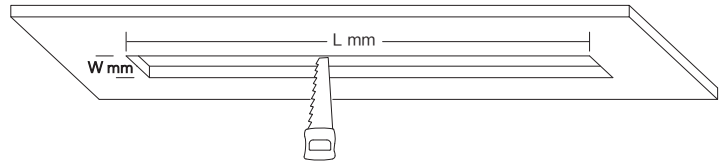

⚠ CAUTION - light fitting must be installed by a licensed electrician.

- Please ensure to read instructions correctly for the installation of the fitting provided. Failure to do so will result in a void of warranty and compromises the safety of luminaire.
- Radiant Lighting are not liable for warranties when luminaire is damaged by incorrect installation. The installation of the luminaires must be in accordance with the national safety regulations.

Please refer to Radiant Lighting's General Terms & Conditions for more information concerning the installation and warranty of our products.

Installation Instructions - Recessed

STEP 1

STEP 2

Cut Outs:

- 15W: 45 (W) x 603 (L) mm
- 30W: 45 (W) x 1203 (L) mm
- 45W: 45 (W) x 1803 (L) mm
- 60W: 45 (W) x 2403 (L) mm