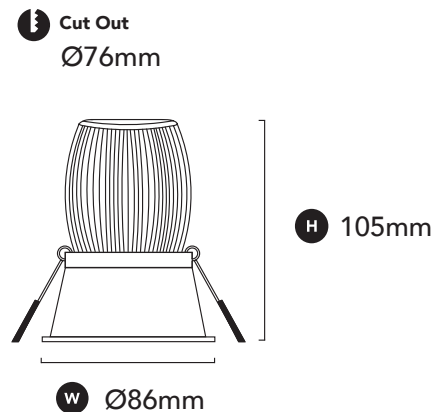

GENERAL SPECIFICATIONS

LED	11W *operating wattage 12W
Lumens	975 lm (3000K) 995 (4000K)
Efficacy	75 lm/w (3000K) 81 lm/w (4000K)
Colour Temperature	<input type="checkbox"/> 3000K, Warm White <input type="checkbox"/> 4000K, Cool White
Material	Powder Coated Aluminium
Finish	White Black
Beam	15° 24° 36° 60°
CRI	92+
IP	44
Colour Deviation	SDCM ≤2
UGR	<19
Lifetime	>55,000hrs L80 B10
Warranty	7 Years

Please Note: When using C-Bus, use universal or trailing edge dimming modules

PROJECT DETAILS

PROJECT: _____

TYPE: _____

NOTES: _____

DIMENSIONS (mm)

DRIVER SPECIFICATIONS

L 98 x W 40 x H 22 mm