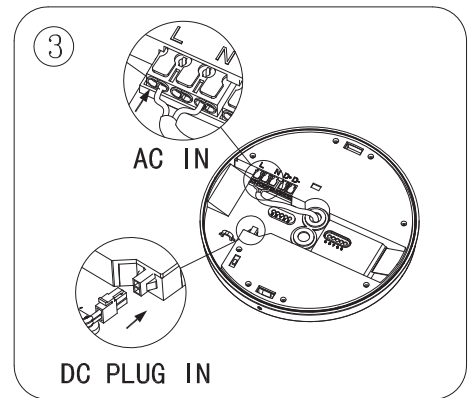

⚠ CAUTION - light fitting must be installed by a licensed electrician.

- Please ensure to read instructions correctly for the installation of the fitting provided. Failure to do so will result in a void of warranty and compromises the safety of luminaire.
- Radiant Lighting are not liable for warranties when luminaire is damaged by incorrect installation. The installation of the luminaires must be in accordance with the national safety regulations.

Please refer to Radiant Lighting's General Terms & Conditions for more information concerning the installation and warranty of our products.

Installation Instructions

Category	Ceiling	CRI	90+
Power	24W / 18W	Material	Polycarbonate
IP Rating	54	Warranty	3 Years