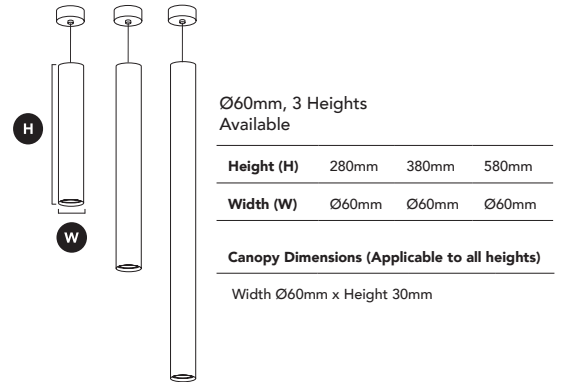

GENERAL SPECIFICATIONS

LED	12W	
Lumens	1080 lm (3000K & 4000K)	
Efficacy	84 lm/w (3000K & 4000K)	
Colour Temp	<input type="checkbox"/> 3000K, Warm White	<input type="checkbox"/> 4000K, Cool White
Material	Powder Coated Aluminium	
Finish	White Black	
Beam	15° 24° 36° 45° 60°	
CRI	92+	
IP	20	
Colour Deviation	SDCM ≤2	
UGR	<15	
Lifetime	>55,000hrs L80 B10	
Warranty	5 Years	
Additional Lens Options	15° Lens	118-SIL6015
	25° Lens	118-SIL6024
	36° Lens	118-SIL6036
	45° Lens	118-SIL6045
Additional Baffle Options	Black Baffle	118-SIL60BB
	White Baffle	118-SIL60BG
	Gold Baffle	118-SIL60BG

PROJECT DETAILS

PROJECT:

TYPE:

NOTES:

DIMENSIONS (mm)

DRIVER SPECIFICATIONS

Power	300mA 240V Built-In Flicker Free Dimmable Driver
Dimming	Phase-Cut Dimming
Power Factor	>0.90

PRODUCT CODES

280, White, 3000K, 60°	118-SIP62812W603
280, White, 4000K, 60°	118-SIP62812W604
280, Black, 3000K, 60°	118-SIP62812B603
280, Black, 4000K, 60°	118-SIP62812B604
380, White, 3000K, 60°	118-SIP63812W603
380, White, 4000K, 60°	118-SIP63812W604
380, Black, 3000K, 60°	118-SIP63812B603
380, Black, 4000K, 60°	118-SIP63812B604
580, White, 3000K, 60°	118-SIP65812W603
580, White, 4000K, 60°	118-SIP65812W604
580, Black, 3000K, 60°	118-SIP65812B603
580, Black, 4000K, 60°	118-SIP65812B604