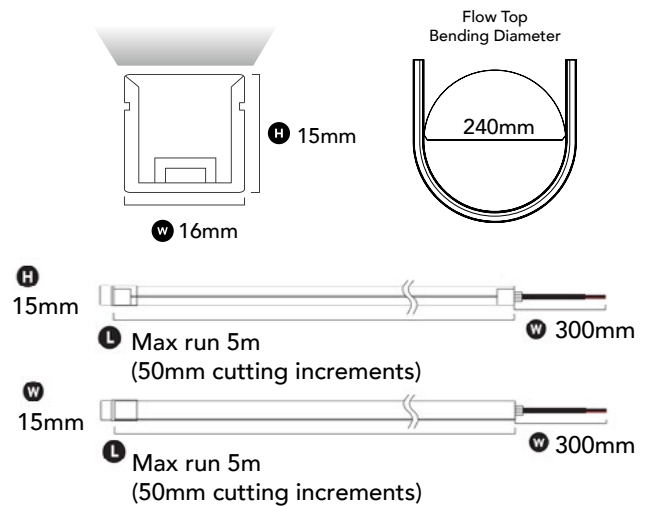

FEATURES

- + Top emitting light direction, for applications
- + UV & chemical resistant
- + Precise cutting options
- + High CRI - excellent colour rendering
- + Compatible with Casambi devices
- + IP67 - suitable for outdoor applications
- + Front, side and bottom cable entry connection

DIMENSIONS (mm)

GENERAL SPECIFICATIONS

LED	15W p/m
Lumens	1024 lm
Colour	2700K - 5300K
Efficacy	68 lm/w
Beam	120°
Material	Extruded Silicone
CRI	92+
Finish	White
IP	67
Colour Deviation	SDCM<3
Lifetime	>54,000hrs L70B10
Warranty	5 Years
Voltage	DC 24V

FLOW TOP ACCESSORIES

SIDE CABLE ENTRY

Code 10-FL1615TWPSE
Dimensions 27.9 (L) x 20.4 (W) x 19.4 (H) mm
Finish Transparent
Cable Entry Side

ALUMINIUM PROFILE

Code 10-FL1615P1
Dimensions 1000 (L) x 20.5 (W) x 17.6 (H) mm
Material Aluminium

REAR CABLE ENTRY

Code 10-FL1615TWPRE
Dimensions 27.9 (L) x 20.4 (W) x 19.4 (H) mm
Finish Transparent
Cable Entry Bottom

MOUNTING CLIPS (set of 2)

Code 10-1615MC
Dimensions 20 (L) x 16.6 (W) x 12.4 (H) mm
Material Stainless Steel
Each meter requires 2x clips and 2x screws