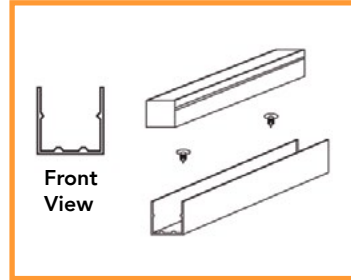

FLOW TOP ACCESSORIES

SIDE CABLE ENTRY

Code 10-FL1615TWPSE
Dimensions 27.9 (L) x 20.4 (W) x 19.4 (H) mm
Finish Transparent
Cable Entry Side

ALUMINIUM PROFILE

Code 10-FL1615P1
Dimensions 1000 (L) x 20.5 (W) x 17.6 (H) mm
Material Aluminium

REAR CABLE ENTRY

Code 10-FL1615TWPRE
Dimensions 27.9 (L) x 20.4 (W) x 19.4 (H) mm
Finish Transparent
Cable Entry Bottom

MOUNTING CLIPS (set of 2)

Code 10-1615MC
Dimensions 20 (L) x 16.6 (W) x 12.4 (H) mm
Material Stainless Steel
Each meter requires 2x clips and 2x screws