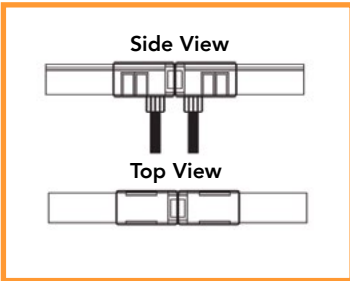

FEATURES

- + Top emitting light direction, for applications
- + UV & chemical resistant
- + Precise cutting options
- + High CRI - excellent colour rendering
- + Compatible with Casambi devices
- + IP67 - suitable for outdoor applications
- + Front, side and bottom cable entry connection

FLOW TOP ACCESSORIES

SIDE CABLE ENTRY

Code 10-FL1615TWPSE
Dimensions 27.9 (L) x 20.4 (W) x 19.4 (H) mm
Finish Transparent
Cable Entry Side

ALUMINIUM PROFILE

Code 10-FL1615P1
Dimensions 1000 (L) x 20.5 (W) x 17.6 (H) mm
Material Aluminium

REAR CABLE ENTRY

Code 10-FL1615TWPRE
Dimensions 27.9 (L) x 20.4 (W) x 19.4 (H) mm
Finish Transparent
Cable Entry Bottom

MOUNTING CLIPS (set of 2)

Code 10-1615MC
Dimensions 20 (L) x 16.6 (W) x 12.4 (H) mm
Material Stainless Steel
Each meter requires 2x clips and 2x screws

STRAIGHT CABLE ENTRY

Code 10-FL1615TWPFE
Dimensions 27.9 (L) x 20.4 (W) x 19.4 (H) mm
Finish Transparent
Cable Entry Front

END CAP IP67

Code 10-FL1615EC
Dimensions 27.9 (L) x 20.4 (W) x 19.4 (H) mm
Material Stainless Steel