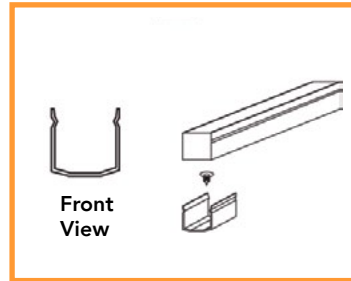

FLOW TOP ACCESSORIES

SIDE CABLE ENTRY

Code 10-FL1615TWPSE
Dimensions 27.9 (L) x 20.4 (W) x 19.4 (H) mm
Finish Transparent
Cable Entry Side

ALUMINIUM PROFILE

Code 10-FL1615P1
Dimensions 1000 (L) x 20.5 (W) x 17.6 (H) mm
Material Aluminium

REAR CABLE ENTRY

Code 10-FL1615TWPRE
Dimensions 27.9 (L) x 20.4 (W) x 19.4 (H) mm
Finish Transparent
Cable Entry Bottom

MOUNTING CLIPS (set of 2)

Code 10-1615MC
Dimensions 20 (L) x 16.6 (W) x 12.4 (H) mm
Material Stainless Steel
Each meter requires 2x clips and 2x screws