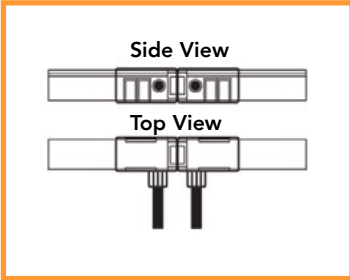

FEATURES

- + Top emitting light direction, for applications
- + UV & chemical resistant
- + Precise cutting options
- + High CRI - excellent colour rendering
- + Compatible with Casambi devices
- + IP67 - suitable for outdoor applications
- + Front, side and bottom cable entry connection

FLOW TOP ACCESSORIES

SIDE CABLE ENTRY

Code 10-FL1615TWPSE
Dimensions 27.9 (L) x 20.4 (W) x 19.4 (H) mm
Finish Transparent
Cable Entry Side

ALUMINIUM PROFILE

Code 10-FL1615P1
Dimensions 1000 (L) x 20.5 (W) x 17.6 (H) mm
Material Aluminium

REAR CABLE ENTRY

Code 10-FL1615TWPRE
Dimensions 27.9 (L) x 20.4 (W) x 19.4 (H) mm
Finish Transparent
Cable Entry Bottom

MOUNTING CLIPS (set of 2)

Code 10-1615MC
Dimensions 20 (L) x 16.6 (W) x 12.4 (H) mm
Material Stainless Steel
Each meter requires 2x clips and 2x screws

STRAIGHT CABLE ENTRY

Code 10-FL1615TWPFE
Dimensions 27.9 (L) x 20.4 (W) x 19.4 (H) mm
Finish Transparent
Cable Entry Front

END CAP IP67

Code 10-FL1615EC
Dimensions 27.9 (L) x 20.4 (W) x 19.4 (H) mm
Material Stainless Steel