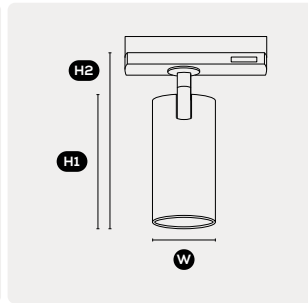

**DIMENSIONS** H1 125mm W Ø70mm

**HEIGHT FROM TRACK** H2 170mm